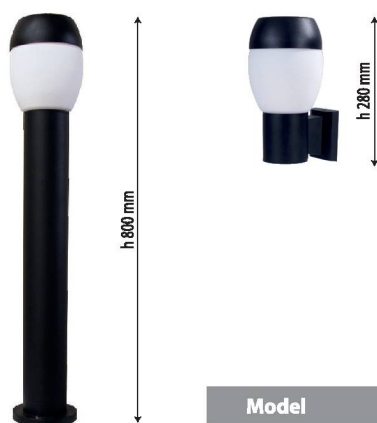

LED Garden light MEDINA 65

**Note: The Luminaires are ONLY suitable with 3W and 5.5W CAP E27
The lamp is NOT included in the price**

**Забелжка: Осв. Тела са подходящи CAMO с 3W и 5.5W CAP E27
Лампата НЕ е включена в цената**

2 YEARS WARRANTY

Model	Color	Power	Voltage	Base	CRI	Beam angle	Lumens Lm
2R LED Garden Light MEDINA 65-L600 E27	inox	max 5.5W	AC230V	E 27	Ra>70	360°	240
2R LED Garden Light MEDINA 65-L800 E27	inox	max 5.5W	AC230V	E 27	Ra>70	360°	240

LED Garden light CDP 1427

2 YEARS WARRANTY

Model	Color	Voltage	Base	CRI	Beam angle
2R LED Garden Light CDP1427 GU10 40cm	black	AC230V	GU 10	Ra>70	360°

Garden Light pole DEDE

**Lanterns are not included in the DEDE
Фенерите не са включени в цената на ДЕДЕ**

Model	Color	Power	Voltage	Color temp.	CRI	Beam angle	Lumens Lm
2R Garden Light pole DEDE 1200 mm	grey	8 W	AC230V	6000K	Ra>75	120°	800