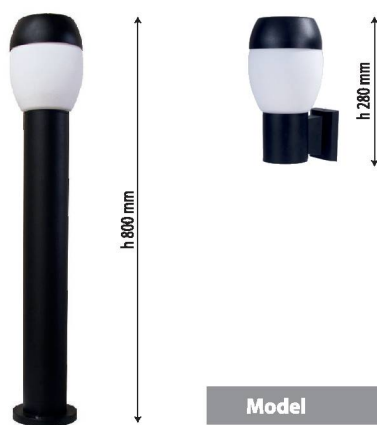

LED Garden light MEDINA 65

**Note: The Luminaires are ONLY suitable with 3W and 5.5W CAP E27
The lamp is NOT included in the price**

**Забелжка: Осв. Тела са подходящи САМО с 3W и 5.5W CAP E27
Лампата НЕ е включена в цената**

2 YEARS WARRANTY

Model	Color	Power	Voltage	Base	CRI	Beam angle	Lumens Lm		
2R LED Garden Light MEDINA 65-L600 E27	inox	max 5.5W	AC230V	E 27	Ra>70	360°	240		
2R LED Garden Light MEDINA 65-L800 E27	inox	max 5.5W	AC230V	E 27	Ra>70	360°	240		

LED Garden light CDP 1427

2 YEARS WARRANTY

Model	Color	Voltage	Base	CRI	Beam angle		
2R LED Garden Light CDP1427 GU10 40cm	black	AC230V	GU 10	Ra>70	360°		

Garden Light pole DEDE

**Lanterns are not included in the DEDE
Фенерите не са включени в цената на ДЕДЕ**

Model	Color	Power	Voltage	Color temp.	CRI	Beam angle	Lumens Lm		
2R Garden Light pole DEDE 1200 mm	grey	8 W	AC230V	6000K	Ra>75	120°	800		