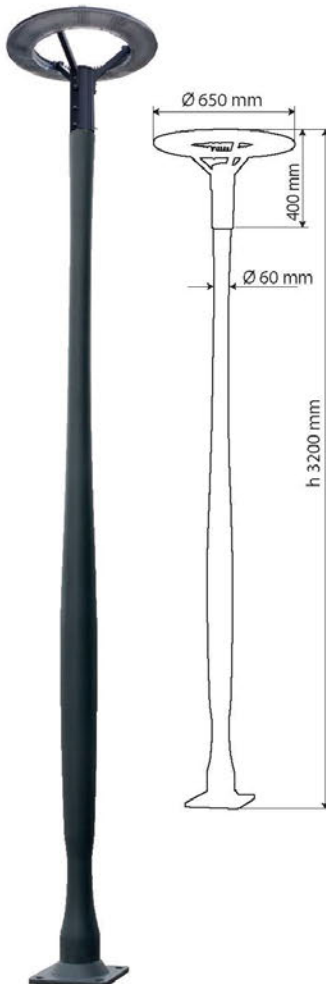

## LED Park Fixture CHICAGO

Classification\_\_\_\_\_

30000hrs **A+** IK10 IP66

CRI  $\geq 80$  PF  $> 0.9$  Voltage AC230V Kelvin 4500K

**BOX**  
1 pcs

SKU	Model	EQ.Watts	Lumens
30053	LED Park Fixture CHICAGO 40W Ø60mm	40W	4000
30077	POLE CHICAGO 3m Ø60mm		

## LED Park Fixture SEATTLE

Classification\_\_\_\_\_

30000hrs **A+** IK10 IP66

CRI  $\geq 80$  PF  $> 0.9$  Voltage AC230V Kelvin 4500K

**BOX**  
1 pcs

SKU	Model	EQ.Watts	Lumens
09097	LED Park Fixture SEATTLE Ø60mm	60W	6000
30299	Pole SEATTLE 2.8m Ø60		
30305	Pole SEATTLE 2.9m Ø60		