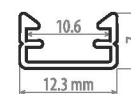

CC 023

Profiles Open for LED Strip Lights

Model		
2R LED Strip Alu Profil CC023		
2R Cap for profile CC 023