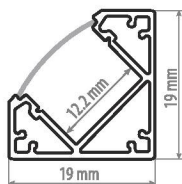

CC 037

Profiles with Cover for LED Strip Lights

Model		
2R LED Strip Alu Profil CC037 PVC cover		
2R Cap for profile CC 037