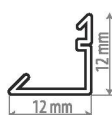

16.1x16.1 corner

Profiles Open for LED Strip Lights

Model		
2R LED Strip Alu Profil 16.1x16.1 corner