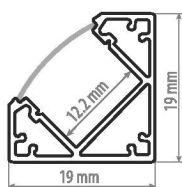

CC 037

Profiles with Cover for LED Strip Lights

Model		
2R LED Strip Alu Profil CC037 PVC cover		
2R Cap for profile CC 037