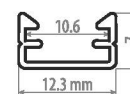

CC 023

Profiles Open for LED Strip Lights

Model		
2R LED Strip Alu Profil CC023		
2R Cap for profile CC 023