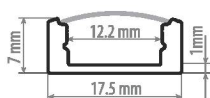

CC 032

Profiles with Cover for LED Strip Lights

Model		
2R LED Strip Alu Profil CC032 PVC cover		
2R Cap for profile CC 032