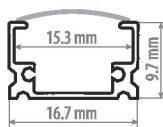

CC 026

Profiles with Cover for LED Strip Lights

Model		
2R LED Strip Alu Profil CC026 PVC cover KX374		
2R Cap for profile CC 026