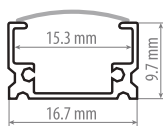

CC-15.9*15.9

Profiles with Cover for LED Strip Lights

Model		
2R LED Strip Alu Profil CC-15.9*15.9 PVC cover		

CC 026

Profiles with Cover for LED Strip Lights

Model		
2R LED Strip Alu Profil CC026 PVC cover KX374		
2R Cap for profile CC 026		

Model		
2R LED Strip Alu Profil CC023		
2R Cap for profile CC 023		

16.1x16.1 corner

Profiles Open for LED Strip Lights

Model		
2R LED Strip Alu Profil 16.1x16.1 corner		

13x13

Profiles Open for LED Strip Lights