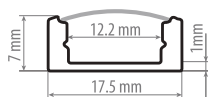

CC 032

Profiles with Cover for LED Strip Lights

Model		
2R LED Strip Alu Profil CC032 PVC cover		
2R Cap for profile CC 032