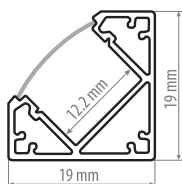

CC-15.9*15.9

Profiles with Cover for LED Strip Lights

Model		
2R LED Strip Alu Profil CC-15.9*15.9 PVC cover		

CC 026

Profiles with Cover for LED Strip Lights

Model		
2R LED Strip Alu Profil CC026 PVC cover KX374		
2R Cap for profile CC 026		

CC 031

Profiles with Cover for LED Strip Lights

Model		
2R LED Strip Alu Profil CC031 PVC cover		
2R Cap for profile CC 031		

CC 032

Profiles with Cover for LED Strip Lights

Model		
2R LED Strip Alu Profil CC032 PVC cover		
2R Cap for profile CC 032		

Model		
2R LED Strip Alu Profil CC023		
2R Cap for profile CC 023		

16.1x16.1 corner

Profiles Open for LED Strip Lights

Model		
2R LED Strip Alu Profil 16.1x16.1 corner		

13x13

Profiles Open for LED Strip Lights

Model		
2R LED Strip Alu Profil 13x13		