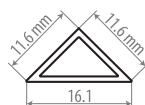

13x13

Profiles Open for LED Strip Lights

Model		
2R LED Strip Alu Profil 13x13