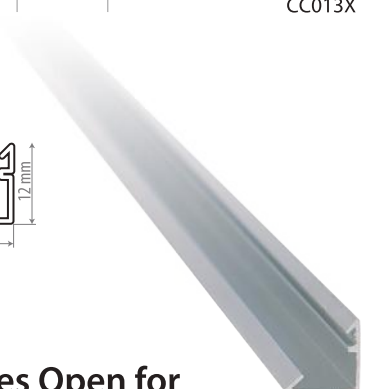

11.4*3.5

Profiles Open for LED Strip Lights

Model		
2R LED Strip Alu Profil 11.4*3.5		

CC013X

Profiles Open for LED Strip Lights

Model		
2R LED Strip Alu Profil CC013X		

CC 023

Profiles Open for LED Strip Lights

Model		
2R LED Strip Alu Profil CC023		
2R Cap for profile CC 023		

16.1x16.1 corner

Profiles Open for LED Strip Lights

Model		
2R LED Strip Alu Profil 16.1x16.1 corner		

13x13

Profiles Open for LED Strip Lights