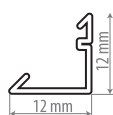

11.4*3.5

Profiles Open for LED Strip Lights

Model		
2R LED Strip Alu Profil 11.4*3.5		

CC013X

Profiles Open for LED Strip Lights

Model		
2R LED Strip Alu Profil CC013X		

CC 023

Profiles Open for LED Strip Lights

Model		
2R LED Strip Alu Profil CC023		
2R Cap for profile CC 023		

16.1x16.1 corner

Profiles Open for LED Strip Lights

Model		
2R LED Strip Alu Profil 16.1x16.1 corner		

13x13

Profiles Open for LED Strip Lights