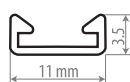

CC 037

Profiles with Cover for LED Strip Lights

Model		
2R LED Strip Alu Profil CC037 PVC cover		
2R Cap for profile CC 037		

Profil ALU 11.2

Profiles with Cover for LED Strip Lights

Model		
2R LED Strip Alu Profil ALU 11.2 PVC cover		
2R Cap for profile ALU 11.2		