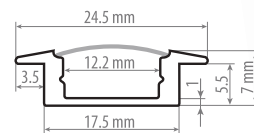

CC-15.9*15.9

Profiles with Cover for LED Strip Lights

Model		
2R LED Strip Alu Profil CC-15.9*15.9 PVC cover		

CC 026

Profiles with Cover for LED Strip Lights

Model		
2R LED Strip Alu Profil CC026 PVC cover KX374		
2R Cap for profile CC 026		