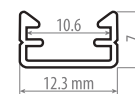

11.4*3.5

Profiles Open for LED Strip Lights

Model		
2R LED Strip Alu Profil 11.4*3.5		

CC013X

Profiles Open for LED Strip Lights

Model		
2R LED Strip Alu Profil CC013X		

CC 023

Profiles Open for LED Strip Lights