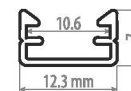

CC 023

Profiles Open for LED Strip Lights

Model		
2R LED Strip Alu Profil CC023		
2R Cap for profile CC 023