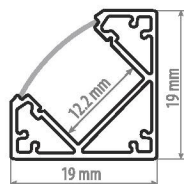

CC 037

Profiles with Cover for LED Strip Lights

Model		
2R LED Strip Alu Profil CC037 PVC cover		
2R Cap for profile CC 037