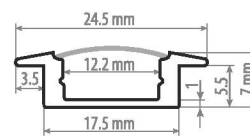

CC 031

Profiles with Cover for LED Strip Lights

Model		
2R LED Strip Alu Profil CC031 PVC cover		
2R Cap for profile CC 031