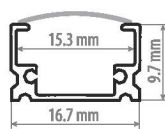

CC 026

Profiles with Cover for LED Strip Lights

Model		
2R LED Strip Alu Profil CC026 PVC cover KX374		
2R Cap for profile CC 026