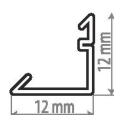

16.1x16.1 corner

Profiles Open for LED Strip Lights

Model		
2R LED Strip Alu Profil 16.1x16.1 corner