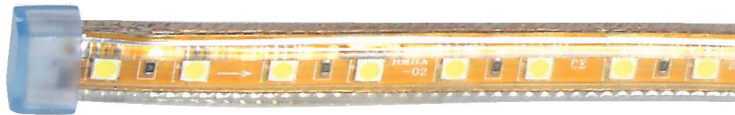

LED Strip Light 230V 2835 60pcs/m IP55

2 YEARS WARRANTY

Model	Power	Lumens Lm	Lm/Chip	Color temp.	CRI	Beam angle	Input		
2R LED Strip Light AC 230V 60 2835 3000K IP55	14.4 W	720	60	3000 K	Ra>70	60°	AC 230V		
2R LED Strip Light AC 230V 60 2835 6000K IP55	14.4 W	720	60	6000 K	Ra>70	60°	AC 230V		

LED Strip Light 230V 5050 60pcs/m IP55

2 YEARS WARRANTY

Model	Power	Lumens Lm	Lm/Chip	Color temp.	CRI	Beam angle	Input		
2R LED Strip Light AC 230V 60 5050 3000K IP55	14.4 W	720	60	3000 K	Ra>70	60°	AC 230V		
2R LED Strip Light AC 230V 60 5050 6000K IP55	14.4 W	720	60	6000 K	Ra>70	60°	AC 230V		

Connector for LSL 230V

2 YEARS WARRANTY

Model	Input		
2R Connector for LSL 2835 230V	AC 230V		
2R Connector for LSL 5050 230V	AC 230V		

LED Strip Light DC24V 5050 60pcs/m IP20

2 YEARS WARRANTY

Model	Power	Lumens Lm	Lm/Chip	Color temp.	CRI	Beam angle	Input		
2R LED Strip Light DC24V 60 5050 2700K IP20	4.8 W	240	60	2700 K	Ra>70	60°	DC 24V		
2R LED Strip Light DC24V 60 5050 6000K IP20	14.4 W	720	60	6000 K	Ra>70	60°	DC 24V		
2R LED Strip Light DC 24V 60 RGB 5050 IP20	14.4 W	720	60	RGB	Ra>70	60°	DC 24V		

LED Strip Light DC24V 3528 60pcs/m IP20

2 YEARS WARRANTY

Model	Power	Lumens Lm	Lm/Chip	Color temp.	CRI	Beam angle	Input		
2R LED Strip Light DC24V 60 3528 2700K IP20	4.8 W	240	60	2700 K	Ra>70	60°	DC 24V		
2R LED Strip Light DC24V 60 3528 4000K IP20	14.4 W	720	60	4000 K	Ra>70	60°	DC 24V		
2R LED Strip Light DC24V 60 3528 6000K IP20	14.4 W	720	60	6000 K	Ra>70	60°	DC 24V		