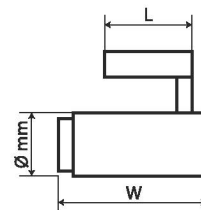

### LED Track light VARIO 15°- 60° Black

Model	Power	Lumens Lm	Color temp.	CRI	Beam angle	Input	Dimensions (mm)
2R LED Track light VARIO 20W 3000K Black	20 W	1600	3000K	Ra>80	15° - 60°	230 V	Ø 92x172-200x85
2R LED Track light VARIO 20W 4000K Black	20 W	1600	4000 K	Ra>80	15° - 60°	230 V	Ø 92x172-200x85
2R LED Track light VARIO 30W 3000K Black	30 W	2400	3000 K	Ra>80	15° - 60°	230 V	Ø 92x172-200x85
2R LED Track light VARIO 30W 4000K Black	30 W	2400	4000 K	Ra>80	15° - 60°	230 V	Ø 92x172-200x85
2R LED Track light VARIO 40W 3000K Black	40 W	3200	3000 K	Ra>80	15° - 60°	230 V	Ø 92x172-200x85
2R LED Track light VARIO 40W 4000K Black	40 W	3200	4000 K	Ra>80	15° - 60°	230 V	Ø 92x172-200x85

### LED Track light VARIO 15°- 60° White

Model	Power	Lumens Lm	Color temp.	CRI	Beam angle	Input	Dimensions (mm)
2R LED Track light VARIO 20W 3000K White	20 W	1600	3000K	Ra>80	15° - 60°	230 V	Ø 92x172-200x85
2R LED Track light VARIO 20W 4000K White	20 W	1600	4000 K	Ra>80	15° - 60°	230 V	Ø 92x172-200x85
2R LED Track light VARIO 30W 3000K White	30 W	2400	3000 K	Ra>80	15° - 60°	230 V	Ø 92x172-200x85
2R LED Track light VARIO 30W 4000K White	30 W	2400	4000 K	Ra>80	15° - 60°	230 V	Ø 92x172-200x85
2R LED Track light VARIO 40W 3000K White	40 W	3200	3000 K	Ra>80	15° - 60°	230 V	Ø 92x172-200x85
2R LED Track light VARIO 40W 4000K White	40 W	3200	4000 K	Ra>80	15° - 60°	230 V	Ø 92x172-200x85

Connector 180°  
4 wire

Connector 90°  
4 wire

### Track Lines and Connectors for Metro 4 wire

Model
2R Track Line for Metro 4 wire 1m Black
2R Track Line for Metro 4 wire 1m White
2R Track Line for Metro 4 wire 2m Black
2R Track Line for Metro 4 wire 2m White
2R Connector 90° for Metro 4 wire Black
2R Connector 90° for Metro 4 wire White
2R Connector 180° for Metro 4 wire Black
2R Connector 180° for Metro 4 wire White