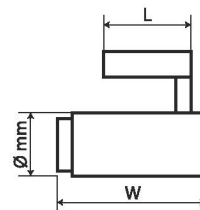

2 YEARS WARRANTY