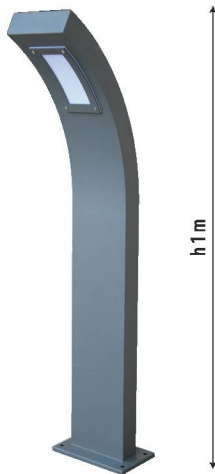

Roma  
1x10 W

Roma  
2x10 W

## LED Garden light ROMA

**2 YEARS WARRANTY**

Model	Color	Power	Voltage	Color temp.	CRI	Beam angle	Lumens Lm		
<b>2R</b> LED Garden Light ROMA 1X10W 0,6m 6000K IP66	black / grey	10 W	AC230V	6000K	Ra>75	120°	1000		
<b>2R</b> LED Garden Light ROMA 1X10W 0,8m 6000K IP66	black / grey	10 W	AC230V	6000K	Ra>75	120°	1000		
<b>2R</b> LED Garden Light ROMA 2X10W 0,6m 6000K IP66	black / grey	20 W	AC230V	6000K	Ra>75	120°	2000		
<b>2R</b> LED Garden Light ROMA 2X10W 0,8m 6000K IP66	black / grey	20 W	AC230V	6000K	Ra>75	120°	2000		

## LED Garden light SYDNEY

**2 YEARS WARRANTY**

Model	Color	Power	Voltage	Color temp.	CRI	Beam angle	Lumens Lm		
<b>2R</b> LED Garden Light SYDNEY 12W 1m 6000K	grey	12 W	AC230V	6000K	Ra>75	120°	1200		