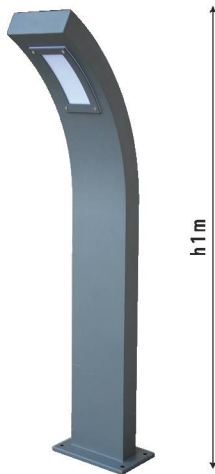

Roma
1x10 W

Roma
2x10 W

LED Garden light ROMA

2 YEARS WARRANTY

Model	Color	Power	Voltage	Color temp.	CRI	Beam angle	Lumens Lm		
2R LED Garden Light ROMA 1X10W 0,6m 6000K IP66	black / grey	10 W	AC230V	6000K	Ra>75	120°	1000		
2R LED Garden Light ROMA 1X10W 0,8m 6000K IP66	black / grey	10 W	AC230V	6000K	Ra>75	120°	1000		
2R LED Garden Light ROMA 2X10W 0,6m 6000K IP66	black / grey	20 W	AC230V	6000K	Ra>75	120°	2000		
2R LED Garden Light ROMA 2X10W 0,8m 6000K IP66	black / grey	20 W	AC230V	6000K	Ra>75	120°	2000		

h 1 m

LED Garden light SYDNEY

2 YEARS WARRANTY

Model	Color	Power	Voltage	Color temp.	CRI	Beam angle	Lumens Lm		
2R LED Garden Light SYDNEY 12W 1m 6000K	grey	12 W	AC230V	6000K	Ra>75	120°	1200		

h 600 mm

LED Garden light TADPOLE

2 YEARS WARRANTY

Model	Color	Power	Voltage	Color temp.	CRI	Beam angle	Lumens Lm		
2R LED Garden Light TADPOLE 10W 0.6m 4000K IP66	grey	10 W	AC230V	4000K	Ra>75	120°	1200		

h 750 mm

LED Garden light Chicago MINI