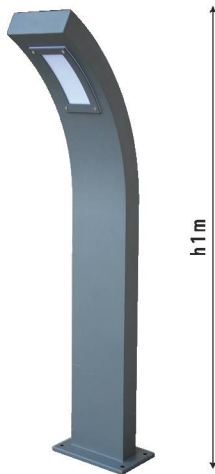

Roma
1x10 W

Roma
2x10 W

LED Garden light ROMA

2 YEARS WARRANTY

Model	Color	Power	Voltage	Color temp.	CRI	Beam angle	Lumens Lm		
2R LED Garden Light ROMA 1X10W 0,6m 6000K IP66	black / grey	10 W	AC230V	6000K	Ra>75	120°	1000		
2R LED Garden Light ROMA 1X10W 0,8m 6000K IP66	black / grey	10 W	AC230V	6000K	Ra>75	120°	1000		
2R LED Garden Light ROMA 2X10W 0,6m 6000K IP66	black / grey	20 W	AC230V	6000K	Ra>75	120°	2000		
2R LED Garden Light ROMA 2X10W 0,8m 6000K IP66	black / grey	20 W	AC230V	6000K	Ra>75	120°	2000		

LED Garden light SYDNEY

2 YEARS WARRANTY

Model	Color	Power	Voltage	Color temp.	CRI	Beam angle	Lumens Lm		
2R LED Garden Light SYDNEY 12W 1m 6000K	grey	12 W	AC230V	6000K	Ra>75	120°	1200		

LED Garden light TADPOLE