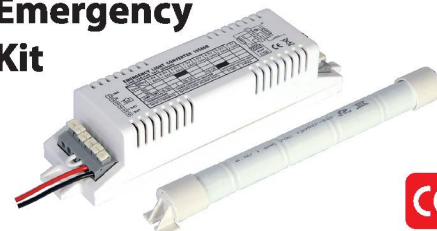

Emergency Kit

Model			
2R EK 1858 DB/18-58W			

Starter

Model			
2R NFS-2A 4-22W			
2R NFS-10A 4-65W