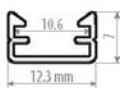

Profiles Open for LED Strip Lights CC023

SKU	Model
29224	LED Strip Alu Profil CC023
29088	Cap for profile CC023