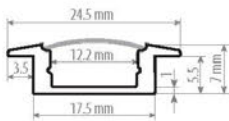

Profiles with Cover for LED Strip Lights CC031

SKU	Model
29255	LED Strip Alu Profil CC031 PVC cover
29064	Cap for profile CC031