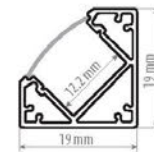

Profiles with Cover for LED Strip Lights CC037

SKU	Model
29279	LED Strip Alu Profil CC037 PVC cover
29095	Cap for profile CC037

SKU	Model
29194	LED Strip Alu Profil ALU 11.2 PVC cover
87279	Cap for profile ALU 11.2