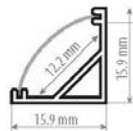

Profiles with Cover for LED Strip Lights CC-15.9*15.9

SKU	Model
37007	LED Strip Alu Profil CC-15.9*15.9 PVC cover