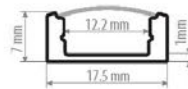

Profiles with Cover for LED Strip Lights CC032

SKU	Model
36888	LED Strip Alu Profil CC032 PVC cover
29057	Cap for profile CC032