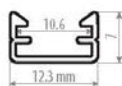

Profiles Open for LED Strip Lights CC023

SKU	Model
29224	LED Strip Alu Profil CC023
29088	Cap for profile CC023