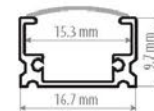

Connector and Profiles for LED Strip

Connector 180°

SKU	Model
87156	8 mm
87163	10 mm
87170	10 mm RGB

Connector 90°

SKU	Model
87187	8 mm
87194	10 mm RGB

Connector T

SKU	Model
87200	8 mm
87217	10 mm RGB

Connector +

SKU	Model
87224	8 mm
87231	10 mm RGB

Connector 180° with cable

SKU	Model
87248	8 mm
87255	10 mm
87262	10 mm RGB

Profiles with Cover for LED Strip Lights CC-15.9*15.9

SKU	Model
37007	LED Strip Alu Profil CC-15.9*15.9 PVC cover