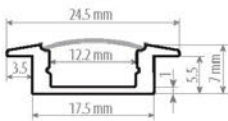

Profiles with Cover for LED Strip Lights CC031

SKU	Model
29255	LED Strip Alu Profil CC031 PVC cover
29064	Cap for profile CC031