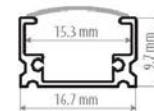

## Connector and Profiles for LED Strip

**Connector 180°**

SKU	Model
87156	8 mm
87163	10 mm
87170	10 mm RGB

**Connector 90°**

SKU	Model
87187	8 mm
87194	10 mm RGB

**Connector T**

SKU	Model
87200	8 mm
87217	10 mm RGB

**Connector +**

SKU	Model
87224	8 mm
87231	10 mm RGB

**Connector 180° with cable**

SKU	Model
87248	8 mm
87255	10 mm
87262	10 mm RGB

**Profiles with Cover for LED Strip Lights** CC-15.9\*15.9

SKU	Model
37007	LED Strip Alu Profil CC-15.9*15.9 PVC cover

**Profiles Open for LED Strip Lights** 16.1x16.1 corner

SKU	Model
29187	LED Strip Alu Profil 16.1x16.1 corner

**Profiles Open for LED Strip Lights** 13x13

SKU	Model
29170	LED Strip Alu Profil 13x13