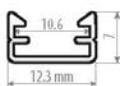

Profiles Open for LED Strip Lights CC023

SKU	Model
29224	LED Strip Alu Profil CC023
29088	Cap for profile CC023