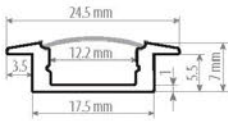

Profiles with Cover for LED Strip Lights CC031

SKU	Model
29255	LED Strip Alu Profil CC031 PVC cover
29064	Cap for profile CC031