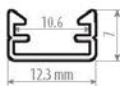

Profiles Open for LED Strip Lights CC023

SKU	Model
29224	LED Strip Alu Profil CC023
29088	Cap for profile CC023