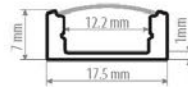

Profiles with Cover for LED Strip Lights CC032

SKU	Model
36888	LED Strip Alu Profil CC032 PVC cover
29057	Cap for profile CC032