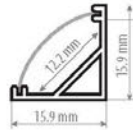

Profiles with Cover for LED Strip Lights CC-15.9*15.9

SKU	Model
37007	LED Strip Alu Profil CC-15.9*15.9 PVC cover