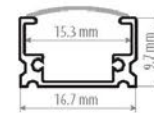

## Connector and Profiles for LED Strip

**Connector 180°**

SKU	Model
87156	8 mm
87163	10 mm
87170	10 mm RGB

**Connector 90°**

SKU	Model
87187	8 mm
87194	10 mm RGB

**Connector T**

SKU	Model
87200	8 mm
87217	10 mm RGB

**Connector +**

SKU	Model
87224	8 mm
87231	10 mm RGB

**Connector 180° with cable**

SKU	Model
87248	8 mm
87255	10 mm
87262	10 mm RGB

**Profiles with Cover for LED Strip Lights** CC-15.9\*15.9

SKU	Model
37007	LED Strip Alu Profil CC-15.9*15.9 PVC cover