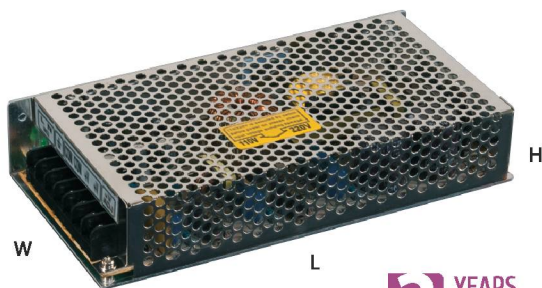

2 YEARS WARRANTY

LED Transformer 12V IP20

Model	Power	Dimensions (mm)		
2R LED Transformer 15W DC 12V IP20	15 W	70 x 38 x 30		
2R LED Transformer 25W DC 12V IP20	25 W	85 x 58 x 34		
2R LED Transformer 40W DC 12V IP20	40 W	110 x 78 x 38		
2R LED Transformer 60W DC 12V IP20	60 W	45 x 30 x 130		
2R LED Transformer 100W DC 12V IP20	100 W	44 x 34 x 190		
2R LED Transformer 150W DC 12V IP20	150 W	199 x 98 x 42		
2R LED Transformer 250W DC 12V IP20	250 W	200 x 115 x 50		
2R LED Transformer 360W DC 12V IP20	360 W	215 x 115 x 48		

2 YEARS WARRANTY

LED Transformer SLIM 12V IP33

Model	Power	Dimensions (mm)		
2R LED Transformer SLIM 24W DC 12V IP33	24 W	16 x 16 x 19		
2R LED Transformer SLIM 36W DC 12V IP33	36 W	16 x 16 x 28		

2 YEARS WARRANTY

LED Transformer 12V IP65

Model	Power	Dimensions (mm)		
2R LED Transformer 10W DC 12V IP65	10 W	100 x 30 x 20		
2R LED Transformer 20W DC 12V IP65	20 W	160 x 30 x 20		
2R LED Transformer 30W DC 12V IP65	30 W	38 x 25 x 20		
2R LED Transformer 50W DC 12V IP65	50 W	175 x 42 x 32		
2R LED Transformer 60W DC 12V IP65	60 W	203 x 43 x 32		
2R LED Transformer 100W DC 12V IP65	100 W	198 x 70 x 45		
2R LED Transf. 60W DC 12V IP65 MEANWELL	60 W	160 x 40 x 32		
2R LED Transf. 100W DC 12V IP65 MEANWELL	100 W	210 x 70 x 45		