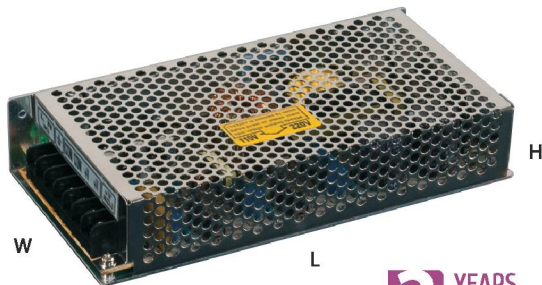

2 YEARS WARRANTY

LED Transformer 24V IP20

Model	Power	Dimensions (mm)		
2R LED Transformer 24W DC 24V IP20	24 W	85 x 58 x 34		
2R LED Transformer 48W DC 24V IP20	48 W	110 x 78 x 38		
2R LED Transformer 72W DC 24V IP20	72W	159 x 99 x 42		
2R LED Transformer 120W DC 24V IP20	120 W	199 x 78 x 42		
2R LED Transformer 150W DC 24V IP20	150 W	199 x 78 x 42