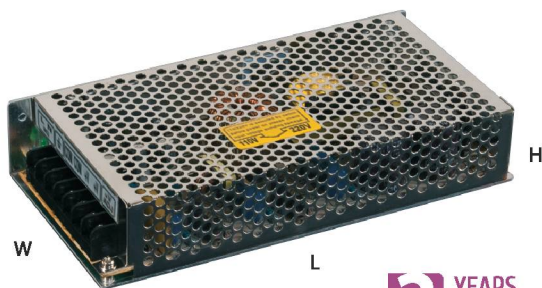

## LED Transformer 12V IP20

Model	Power	Dimensions (mm)		
<b>2R</b> LED Transformer 15W DC 12V IP20	15 W	70 x 38 x 30		
<b>2R</b> LED Transformer 25W DC 12V IP20	25 W	85 x 58 x 34		
<b>2R</b> LED Transformer 40W DC 12V IP20	40 W	110 x 78 x 38		
<b>2R</b> LED Transformer 60W DC 12V IP20	60 W	45 x 30 x 130		
<b>2R</b> LED Transformer 100W DC 12V IP20	100 W	44 x 34 x 190		
<b>2R</b> LED Transformer 150W DC 12V IP20	150 W	199 x 98 x 42		
<b>2R</b> LED Transformer 250W DC 12V IP20	250 W	200 x 115 x 50		
<b>2R</b> LED Transformer 360W DC 12V IP20	360 W	215 x 115 x 48		

## LED Transformer SLIM 12V IP33

Model	Power	Dimensions (mm)		
<b>2R</b> LED Transformer SLIM 24W DC 12V IP33	24 W	16 x 16 x 19		
<b>2R</b> LED Transformer SLIM 36W DC 12V IP33	36 W	16 x 16 x 28		

**2 YEARS WARRANTY**

## LED Transformer 12V IP65

Model	Power	Dimensions (mm)		
<b>2R</b> LED Transformer 10W DC 12V IP65	10 W	100 x 30 x 20		
<b>2R</b> LED Transformer 20W DC 12V IP65	20 W	160 x 30 x 20		
<b>2R</b> LED Transformer 30W DC 12V IP65	30 W	38 x 25 x 20		
<b>2R</b> LED Transformer 50W DC 12V IP65	50 W	175 x 42 x 32		
<b>2R</b> LED Transformer 60W DC 12V IP65	60 W	203 x 43 x 32		
<b>2R</b> LED Transformer 100W DC 12V IP65	100 W	198 x 70 x 45		
<b>2R</b> LED Transf. 60W DC 12V IP65 MEANWELL	60 W	160 x 40 x 32		
<b>2R</b> LED Transf. 100W DC 12V IP65 MEANWELL	100 W	210 x 70 x 45		