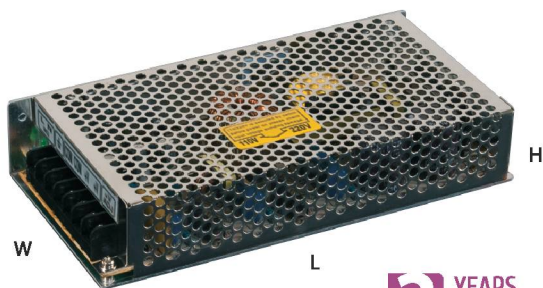

2 YEARS WARRANTY

LED Transformer 12V IP20

Model	Power	Dimensions (mm)		
2R LED Transformer 15W DC 12V IP20	15 W	70 x 38 x 30		
2R LED Transformer 25W DC 12V IP20	25 W	85 x 58 x 34		
2R LED Transformer 40W DC 12V IP20	40 W	110 x 78 x 38		
2R LED Transformer 60W DC 12V IP20	60 W	45 x 30 x 130		
2R LED Transformer 100W DC 12V IP20	100 W	44 x 34 x 190		
2R LED Transformer 150W DC 12V IP20	150 W	199 x 98 x 42		
2R LED Transformer 250W DC 12V IP20	250 W	200 x 115 x 50		
2R LED Transformer 360W DC 12V IP20	360 W	215 x 115 x 48		

2 YEARS WARRANTY

LED Transformer SLIM 12V IP33

Model	Power	Dimensions (mm)		
2R LED Transformer SLIM 24W DC 12V IP33	24 W	16 x 16 x 19		
2R LED Transformer SLIM 36W DC 12V IP33	36 W	16 x 16 x 28		

2 YEARS WARRANTY

LED Transformer 12V IP65

Model	Power	Dimensions (mm)		
2R LED Transformer 10W DC 12V IP65	10 W	100 x 30 x 20		
2R LED Transformer 20W DC 12V IP65	20 W	160 x 30 x 20		
2R LED Transformer 30W DC 12V IP65	30 W	38 x 25 x 20		
2R LED Transformer 50W DC 12V IP65	50 W	175 x 42 x 32		
2R LED Transformer 60W DC 12V IP65	60 W	203 x 43 x 32		
2R LED Transformer 100W DC 12V IP65	100 W	198 x 70 x 45		
2R LED Transf. 60W DC 12V IP65 MEANWELL	60 W	160 x 40 x 32		
2R LED Transf. 100W DC 12V IP65 MEANWELL	100 W	210 x 70 x 45		