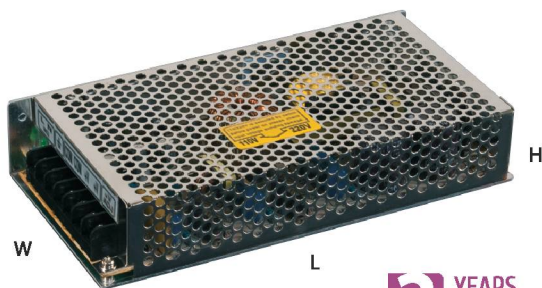

## LED Transformer 12V IP20

Model	Power	Dimensions (mm)		
<b>2R</b> LED Transformer 15W DC 12V IP20	15 W	70 x 38 x 30		
<b>2R</b> LED Transformer 25W DC 12V IP20	25 W	85 x 58 x 34		
<b>2R</b> LED Transformer 40W DC 12V IP20	40 W	110 x 78 x 38		
<b>2R</b> LED Transformer 60W DC 12V IP20	60 W	45 x 30 x 130		
<b>2R</b> LED Transformer 100W DC 12V IP20	100 W	44 x 34 x 190		
<b>2R</b> LED Transformer 150W DC 12V IP20	150 W	199 x 98 x 42		
<b>2R</b> LED Transformer 250W DC 12V IP20	250 W	200 x 115 x 50		
<b>2R</b> LED Transformer 360W DC 12V IP20	360 W	215 x 115 x 48		

## LED Transformer SLIM 12V IP33

Model	Power	Dimensions (mm)		
<b>2R</b> LED Transformer SLIM 24W DC 12V IP33	24 W	16 x 16 x 19		
<b>2R</b> LED Transformer SLIM 36W DC 12V IP33	36 W	16 x 16 x 28		

**2** YEARS WARRANTY

## LED Transformer 12V IP65

Model	Power	Dimensions (mm)		
<b>2R</b> LED Transformer 10W DC 12V IP65	10 W	100 x 30 x 20		
<b>2R</b> LED Transformer 20W DC 12V IP65	20 W	160 x 30 x 20		
<b>2R</b> LED Transformer 30W DC 12V IP65	30 W	38 x 25 x 20		
<b>2R</b> LED Transformer 50W DC 12V IP65	50 W	175 x 42 x 32		
<b>2R</b> LED Transformer 60W DC 12V IP65	60 W	203 x 43 x 32		
<b>2R</b> LED Transformer 100W DC 12V IP65	100 W	198 x 70 x 45		
<b>2R</b> LED Transf. 60W DC 12V IP65 MEANWELL	60 W	160 x 40 x 32		
<b>2R</b> LED Transf. 100W DC 12V IP65 MEANWELL	100 W	210 x 70 x 45		