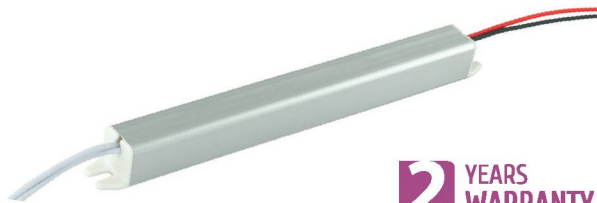

## LED Transformer 12V IP20

Model	Power	Dimensions (mm)		
<b>2R</b> LED Transformer 15W DC 12V IP20	15 W	70 x 38 x 30		
<b>2R</b> LED Transformer 25W DC 12V IP20	25 W	85 x 58 x 34		
<b>2R</b> LED Transformer 40W DC 12V IP20	40 W	110 x 78 x 38		
<b>2R</b> LED Transformer 60W DC 12V IP20	60 W	45 x 30 x 130		
<b>2R</b> LED Transformer 100W DC 12V IP20	100 W	44 x 34 x 190		
<b>2R</b> LED Transformer 150W DC 12V IP20	150 W	199 x 98 x 42		
<b>2R</b> LED Transformer 250W DC 12V IP20	250 W	200 x 115 x 50		
<b>2R</b> LED Transformer 360W DC 12V IP20	360 W	215 x 115 x 48		

## LED Transformer SLIM 12V IP33

Model	Power	Dimensions (mm)		
<b>2R</b> LED Transformer SLIM 24W DC 12V IP33	24 W	16 x 16 x 19		
<b>2R</b> LED Transformer SLIM 36W DC 12V IP33	36 W	16 x 16 x 28		

**2** YEARS WARRANTY