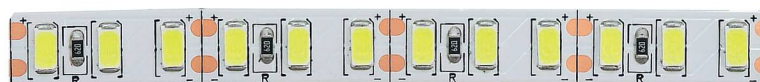

LED Strip Light 12V RGB 5050 IP20

2 YEARS WARRANTY

Model	Power	Lumens Lm	Lm/Chip	Color temp.	CRI	Beam angle	Input		
2R LED Strip DC 12V 30 RGB 5050 IP20	7.2 W	360	30	RGB	Ra>70	60°	12V		
2R LED Strip DC 12V 60 RGB 5050 IP20	14.4 W	720	60	RGB	Ra>70	60°	12V		

LED Strip Light 12V RGB 5050 IP54

2 YEARS WARRANTY

Model	Power	Lumens Lm	Lm/Chip	Color temp.	CRI	Beam angle	Input		
2R LED Strip DC 12V 30 RGB 5050 IP54	7.2 W	360	30	RGB	Ra>70	60°	12V		
2R LED Strip DC 12V 60 RGB 5050 IP54	14.4 W	720	60	RGB	Ra>70	60°	12V		

LED Strip Light 12V 2835 60pcs/m IP20

2 YEARS WARRANTY

Model	Power	Lumens Lm	Lm/Chip	Color temp.	CRI	Beam angle	Input		
2R LED Strip Light DC 12V 60 2835 2700K IP20	6 W	300	60	2700K	Ra>70	60°	12V		
2R LED Strip Light DC 12V 60 2835 4000K IP20	6 W	300	60	4000 K	Ra>70	60°	12V		
2R LED Strip Light DC 12V 60 2835 6000K IP20	6 W	300	60	6000 K	Ra>70	60°	12V		

LED Strip Light 12V 5730 60pcs/m IP20

2 YEARS WARRANTY

Model	Power	Lumens Lm	Lm/Chip	Color temp.	CRI	Beam angle	Input		
2R LED Strip Light DC 12V 60 5730 2700K IP20	15 W	750	60	2700K	Ra>70	60°	12V		
2R LED Strip Light DC 12V 60 5730 4000K IP20	15 W	750	60	4000 K	Ra>70	60°	12V		
2R LED Strip Light DC 12V 60 5730 6000K IP20	15 W	750	60	6000 K	Ra>70	60°	12V		