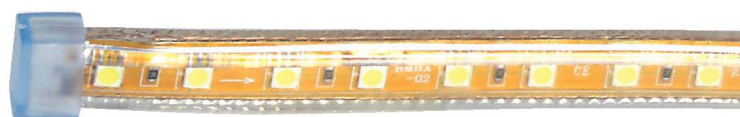

LED Strip Light 230V 2835 60pcs/m IP55

2 YEARS WARRANTY

Model	Power	Lumens Lm	Lm/Chip	Color temp.	CRI	Beam angle	Input		
2R LED Strip Light AC 230V 60 2835 3000K IP55	14.4 W	720	60	3000 K	Ra>70	60°	AC 230V		
2R LED Strip Light AC 230V 60 2835 6000K IP55	14.4 W	720	60	6000 K	Ra>70	60°	AC 230V		

LED Strip Light 230V 5050 60pcs/m IP55

2 YEARS WARRANTY

Model	Power	Lumens Lm	Lm/Chip	Color temp.	CRI	Beam angle	Input		
2R LED Strip Light AC 230V 60 5050 3000K IP55	14.4 W	720	60	3000 K	Ra>70	60°	AC 230V		
2R LED Strip Light AC 230V 60 5050 6000K IP55	14.4 W	720	60	6000 K	Ra>70	60°	AC 230V		

Connector for LSL 230V

2 YEARS WARRANTY

Model	Input		
2R Connector for LSL 2835 230V	AC 230V		
2R Connector for LSL 5050 230V	AC 230V		

LED Strip Light DC24V 5050 60pcs/m IP20

2 YEARS WARRANTY

Model	Power	Lumens Lm	Lm/Chip	Color temp.	CRI	Beam angle	Input		
2R LED Strip Light DC24V 60 5050 2700K IP20	4.8 W	240	60	2700 K	Ra>70	60°	DC 24V		
2R LED Strip Light DC24V 60 5050 6000K IP20	14.4 W	720	60	6000 K	Ra>70	60°	DC 24V		
2R LED Strip Light DC 24V 60 RGB 5050 IP20	14.4 W	720	60	RGB	Ra>70	60°	DC 24V		

LED Strip Light DC24V 3528 60pcs/m IP20

2 YEARS WARRANTY

Model	Power	Lumens Lm	Lm/Chip	Color temp.	CRI	Beam angle	Input		
2R LED Strip Light DC24V 60 3528 2700K IP20	4.8 W	240	60	2700 K	Ra>70	60°	DC 24V		
2R LED Strip Light DC24V 60 3528 4000K IP20	14.4 W	720	60	4000 K	Ra>70	60°	DC 24V		
2R LED Strip Light DC24V 60 3528 6000K IP20	14.4 W	720	60	6000 K	Ra>70	60°	DC 24V		