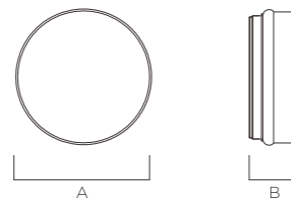

NPXLED1008

Circular LED ceiling light

APPLICATIONS

- Living rooms
- Porches
- Stairwells

TECHNICAL DETAILS

- SMD LEDs
- Lifespan 30, 000 hours

CONSTRUCTION

- Steel base and acrylic diffuser
- Semicircular polycarbonate protection cover for LEDs
- Built-in driver constant current driver included

OPTIONS

- **Sensor:** Available with a voice-activated sensor fitted internally

Watts	A	B	C
6W	Ø210	78	130
12W	Ø270	92	185
18W	Ø340	110	250
24W	Ø395	120	267

NPXLED1008 18W 120°

NPXLED1008 24W 120°

Model	Colour temp.	Lumens	CRI	PF
NPXLED1008 6W	3000/4000/6500K	370 lm	>75	>0.5
NPXLED1008 12W	3000/4000/6500K	700 lm	>75	>0.5
NPXLED1008 18W	3000/4000/6500K	1,100 lm	>75	>0.5
NPXLED1008 24W	3000/4000/6500K	1,400 lm	>75	>0.5