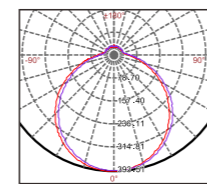

NPXLED1008

Circular LED ceiling light

APPLICATIONS

- Living rooms
- Porches
- Stairwells

TECHNICAL DETAILS

- SMD LEDs
- Lifespan 30, 000 hours

CONSTRUCTION

- Steel base and acrylic diffuser
- Semicircular polycarbonate protection cover for LEDs
- Built-in driver constant current driver included

OPTIONS

- **Sensor:** Available with a voice-activated sensor fitted internally

Watts	A	B	C
6W	Ø210	78	130
12W	Ø270	92	185
18W	Ø340	110	250
24W	Ø395	120	267

NPXLED1008 18W 120°

NPXLED1008 24W 120°

Model	Colour temp.	Lumens	CRI	PF
NPXLED1008 6W	3000/4000/6500K	370 lm	>75	>0.5
NPXLED1008 12W	3000/4000/6500K	700 lm	>75	>0.5
NPXLED1008 18W	3000/4000/6500K	1,100 lm	>75	>0.5
NPXLED1008 24W	3000/4000/6500K	1,400 lm	>75	>0.5