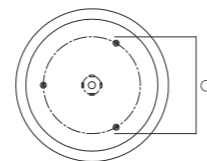

NPXLED1008

Circular LED ceiling light

APPLICATIONS

- Living rooms
- Porches
- Stairwells

TECHNICAL DETAILS

- SMD LEDs
- Lifespan 30, 000 hours

CONSTRUCTION

- Steel base and acrylic diffuser
- Semicircular polycarbonate protection cover for LEDs
- Built-in driver constant current driver included

OPTIONS

- **Sensor:** Available with a voice-activated sensor fitted internally

Watts	A	B	C
6W	Ø210	78	130
12W	Ø270	92	185
18W	Ø340	110	250
24W	Ø395	120	267

NPXLED1008 18W 120°

NPXLED1008 24W 120°

Model	Colour temp.	Lumens	CRI	PF
NPXLED1008 6W	3000/4000/6500K	370 lm	>75	>0.5
NPXLED1008 12W	3000/4000/6500K	700 lm	>75	>0.5
NPXLED1008 18W	3000/4000/6500K	1,100 lm	>75	>0.5
NPXLED1008 24W	3000/4000/6500K	1,400 lm	>75	>0.5