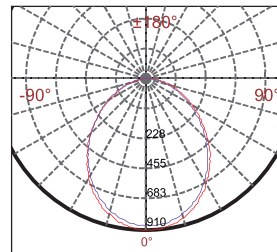

## PHOTOMETRIC DATA

NLED 9505 14W

NLED 9508 25W