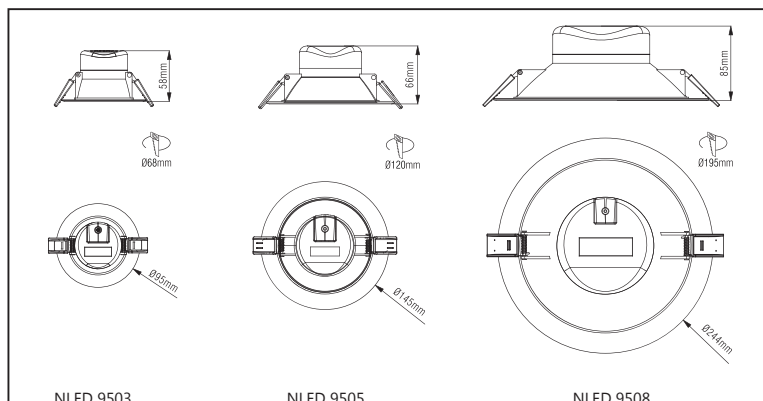

## PHOTOMETRIC DATA

NLED 9505 14W

NLED 9508 25W