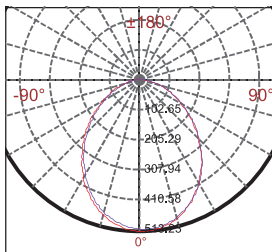

## PHOTOMETRIC DATA

NLED 9505 14W

NLED 9508 25W