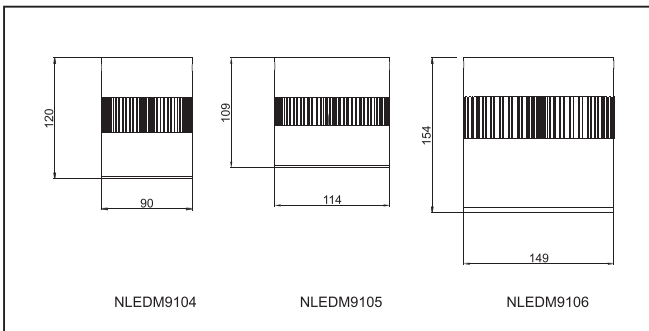

NLEDM 910*

Surface mounted downlight

White

DESCRIPTION

- Surface mounted LED downlight

CONSTRUCTION

- Die casting aluminum housing + frosted glass diffuser

SPECIFICATION