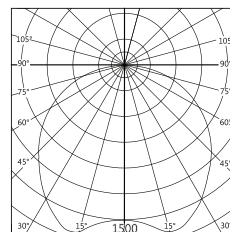

NOVARA2 418FLS

Fixture for LED tubes

CONSTRUCTION

- Robust steel body
- White gloss powder coated finish
- Aluminum mirrors

SPECIFICATION

- For T8 LED tubes
- Supplied excluding lamps
- Recessed version

APPLICATIONS

- Offices, general commercial use

PHOTOMETRIC DATA

NOVARA2 418FLS

Model

LED tubes

NOVARA2 418FLS

4×60 cm