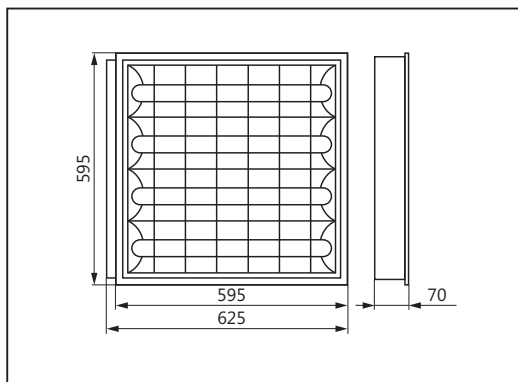

NOVARA2 418FLS

Fixture for LED tubes

CONSTRUCTION

- Robust steel body
- White gloss powder coated finish
- Aluminum mirrors

SPECIFICATION

- For T8 LED tubes
- Supplied excluding lamps
- Recessed version

APPLICATIONS

- Offices, general commercial use

PHOTOMETRIC DATA

NOVARA2 418FLS

Model

LED tubes

NOVARA2 418FLS

4×60 cm