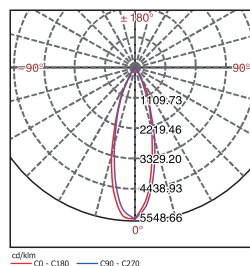

TLED 311

1 phase track light

LED Tracklight

Cream White Black

SPECIFICATION

- CREE LED
- Die-casting aluminium housing
- Powder coated surface treatment
- Constant current LED driver is included

APPLICATION

- Shopping mall, Hotel, Entertainment etc.

OPTIONS

- NVC 3-wire track and accessories
- Surface-mounting converter

PHOTOMETRIC DATA

TLED 309 30W

Model	Watt	Lumen	Lumen/Watt	Color temp.	CRI
TLED 311 30W 3000K 30°	30 W	1500 lm	50 lm/W	3000 K	80
TLED 311 30W 4000K 30°	30 W	1500 lm	50 lm/W	4000 K	80
TLED 311 30W 4000K 30° BL	30 W	1500 lm	50 lm/W	4000 K	80