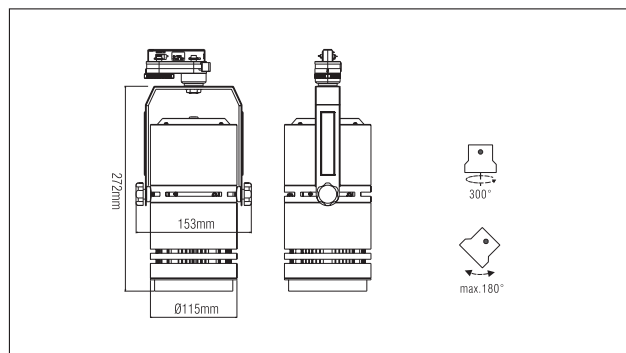

TLED 311

1 phase track light

LED Tracklight

Cream White Black

SPECIFICATION

- CREE LED
- Die-casting aluminium housing
- Powder coated surface treatment
- Constant current LED driver is included

APPLICATION

- Shopping mall, Hotel, Entertainment etc.

OPTIONS

- NVC 3-wire track and accessories
- Surface-mounting converter

PHOTOMETRIC DATA

TLED 309 30W

Model	Watt	Lumen	Lumen/Watt	Color temp.	CRI
TLED 311 30W 3000K 30°	30 W	1500 lm	50 lm/W	3000 K	80
TLED 311 30W 4000K 30°	30 W	1500 lm	50 lm/W	4000 K	80
TLED 311 30W 4000K 30° BL	30 W	1500 lm	50 lm/W	4000 K	80