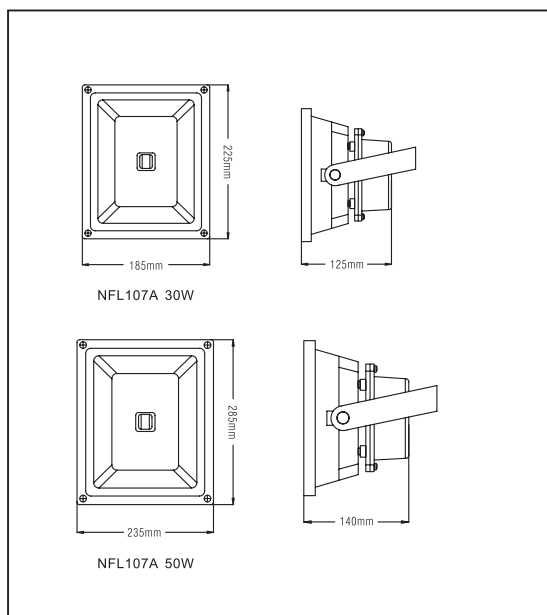

APPLICATIONS

- Lawn and garden, building external wall, sculpture