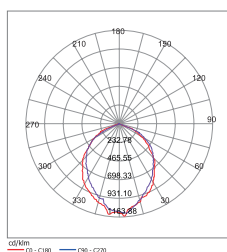

### PHOTOMETRIC DATA

NFL107A 30W

NFL107A 50W

Model	Watt	Lumen	Lumen/Watt	Color temp.	CRI
NFL 107A 30W 3000K	30 W	2200 lm	73 lm/W	3000 K	70+
NFL 107A 30W 4000K	30 W	2250 lm	75 lm/W	4000 K	70+
NFL 107A 30W 6000K	30 W	2300 lm	77 lm/W	6000 K	70+
NFL 107A 50W 3000K	50 W	3750 lm	75 lm/W	3000 K	70+
NFL 107A 50W 4000K	50 W	3800 lm	76 lm/W	4000 K	70+
NFL 107A 50W 6000K	50 W	3850 lm	77 lm/W	6000 K	70+