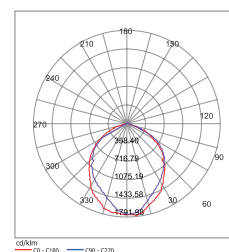

### PHOTOMETRIC DATA

NFL107A 30W

NFL107A 50W

Model	Watt	Lumen	Lumen/Watt	Color temp.	CRI
NFL 107A 30W 3000K	30 W	2200 lm	73 lm/W	3000 K	70+
NFL 107A 30W 4000K	30 W	2250 lm	75 lm/W	4000 K	70+
NFL 107A 30W 6000K	30 W	2300 lm	77 lm/W	6000 K	70+
NFL 107A 50W 3000K	50 W	3750 lm	75 lm/W	3000 K	70+
NFL 107A 50W 4000K	50 W	3800 lm	76 lm/W	4000 K	70+
NFL 107A 50W 6000K	50 W	3850 lm	77 lm/W	6000 K	70+