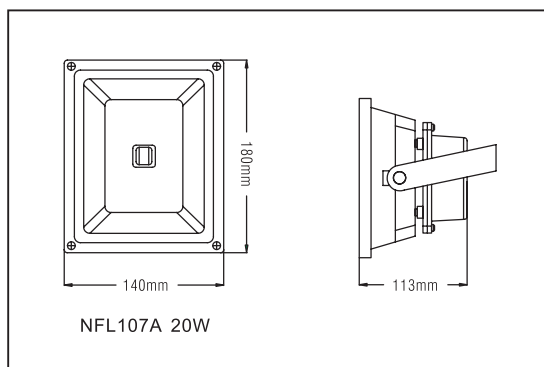

SPECIFICATION

- Die-cast aluminium housing
- Tempered glass
- COB LED
- LED driver is included

APPLICATIONS

- Lawn and garden, building external wall, sculpture

PHOTOMETRIC DATA

NFL107A 20W

Model	Watt	Lumen	Lumen/Watt	Color temp.	CRI
NFL 107A 20W 3000K	20 W	1450 lm	73 lm/W	3000 K	70+
NFL 107A 20W 4000K	20 W	1500 lm	75 lm/W	4000 K	70+
NFL 107A 20W 6000K	20 W	1550 lm	78 lm/W	6000 K	70+