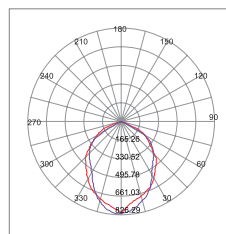

SPECIFICATION

- Die-cast aluminium housing
- Tempered glass
- COB LED
- LED driver is included

APPLICATIONS

- Lawn and garden, building external wall, sculpture

PHOTOMETRIC DATA

NFL107A 20W

Model	Watt	Lumen	Lumen/Watt	Color temp.	CRI
NFL 107A 20W 3000K	20 W	1450 lm	73 lm/W	3000 K	70+
NFL 107A 20W 4000K	20 W	1500 lm	75 lm/W	4000 K	70+
NFL 107A 20W 6000K	20 W	1550 lm	78 lm/W	6000 K	70+