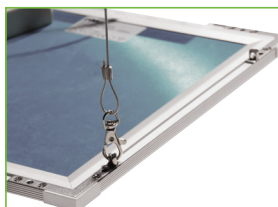

LED Panel

included

PANSUSP suspension cable