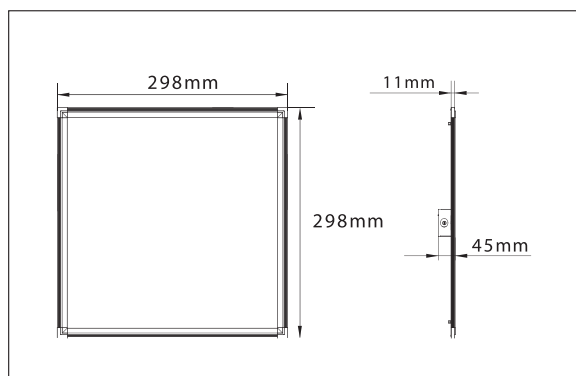

APPLICATIONS

- Offices, general commercial use

Model	Watt	Lumen	Lumen/Watt	Color temp.	CRI
LP 0303 20W 3000K	20 W	1420 lm	71 lm/W	3000 K	80+
LP 0303 20W 4000K	20 W	1560 lm	78 lm/W	4000 K	80+

Accessories

Model	Description
LP 0303 FR	LP 0303 FR Mounting frame for LP 0303 LED panels
PANSUSP	PANSUSP suspension cable for LED panels