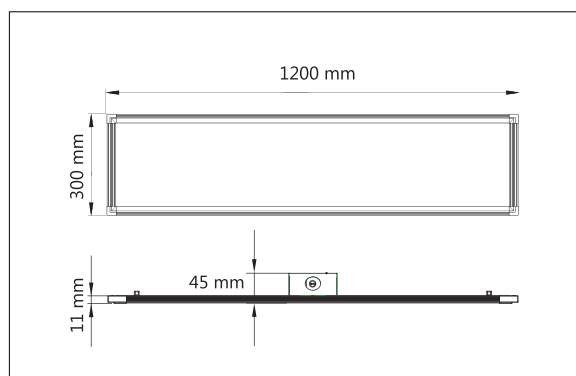

APPLICATIONS

- Offices, general commercial use

Model	Watt	Lumen	Lumen/Watt	Color temp.	CRI
LP 1203 45W 3000K	45 W	3480 lm	86 lm/W	3000 K	80+
LP 1203 45W 4000K	45 W	3850 lm	86 lm/W	4000 K	80+

Accessories

Model	Description
LP 1203 FR	LP 1203 FR Mounting frame for LP 1203 LED panels
LP DIM DRIVER 45W	LP DIM DRIVER for 45W LP LED panels, dimmable
PANSUSP	PANSUSP suspension cable for LED panels