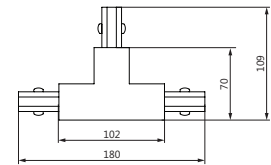

T3 TRACK COMPONENTS

for 1 phase track light

T3-1M SILVER T3-2M SILVER

Model	Description
T3-1M SILVER	T3 one phase track 1 m
T3-2M SILVER	T3 one phase track 2 m

T3-IJ SILVER

T3-TJ SILVER

Model	Description
T3-IJ SILVER	T3 one phase "I" connector

Model	Description
T3-TJ SILVER	T3 one phase "T" connector

LED Tracklight

T3-LJ SILVER

T3-XJ SILVER

Model	Description
T3-LJ SILVER	T3 one phase "L" connector

Model	Description
T3-XJ SILVER	T3 one phase "X" connector

TLH RMBOX

TLH SMBOX

Model	Description
TLH SMBOX	One phase track dock socket surface mounted white

Model	Description
TLH RMBOX	One phase track dock socket recessed white