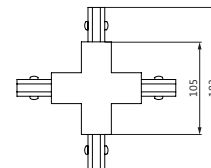

T3 TRACK COMPONENTS

for 1 phase track light

T3-1M SILVER T3-2M SILVER

Model	Description
T3-1M SILVER	T3 one phase track 1 m
T3-2M SILVER	T3 one phase track 2 m

T3-IJ SILVER

T3-TJ SILVER

Model	Description
T3-IJ SILVER	T3 one phase "I" connector

Model	Description
T3-TJ SILVER	T3 one phase "T" connector

LED Tracklight

T3-LJ SILVER

T3-XJ SILVER

Model	Description
T3-LJ SILVER	T3 one phase "L" connector

Model	Description
T3-XJ SILVER	T3 one phase "X" connector

TLH RMBOX

TLH SMBOX

Model	Description
TLH SMBOX	One phase track dock socket surface mounted white

Model	Description
TLH RMBOX	One phase track dock socket recessed white