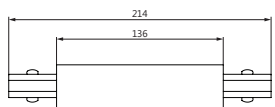

T3 TRACK COMPONENTS

for 1 phase track light

T3-1M SILVER T3-2M SILVER

Model	Description
T3-1M SILVER	T3 one phase track 1 m
T3-2M SILVER	T3 one phase track 2 m

T3-IJ SILVER

T3-TJ SILVER

Model	Description
T3-IJ SILVER	T3 one phase "I" connector

TLH RMBOX

TLH SMBOX

Model	Description
TLH SMBOX	One phase track dock socket surface mounted white

Model	Description
TLH RMBOX	One phase track dock socket recessed white