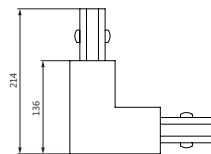

T3 TRACK COMPONENTS

for 1 phase track light

T3-1M SILVER T3-2M SILVER

Model	Description
T3-1M SILVER	T3 one phase track 1 m
T3-2M SILVER	T3 one phase track 2 m

T3-IJ SILVER

T3-TJ SILVER

Model	Description
T3-IJ SILVER	T3 one phase "I" connector

Model	Description
T3-TJ SILVER	T3 one phase "T" connector

LED Tracklight

T3-LJ SILVER

T3-XJ SILVER

Model	Description
T3-LJ SILVER	T3 one phase "L" connector

Model	Description
T3-XJ SILVER	T3 one phase "X" connector

TLH RMBOX

TLH SMBOX

Model	Description
TLH SMBOX	One phase track dock socket surface mounted white

Model	Description
TLH RMBOX	One phase track dock socket recessed white