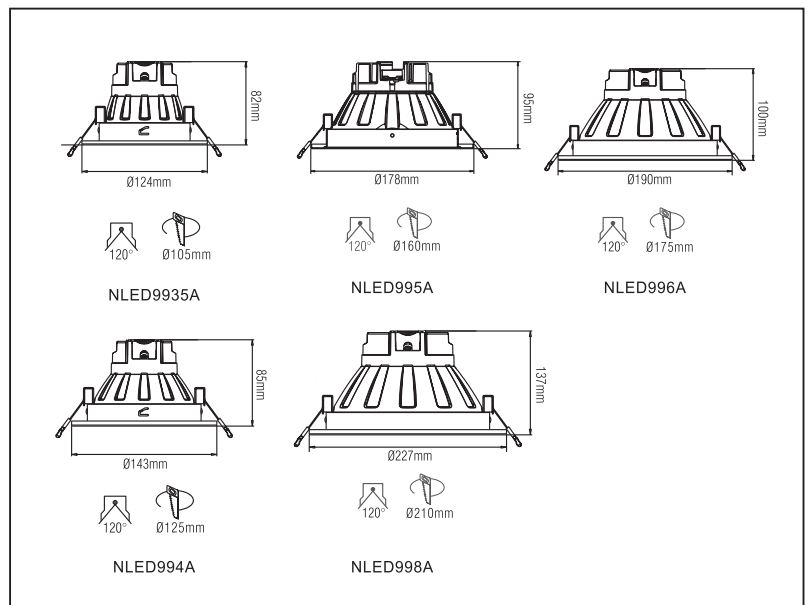

PHOTOMETRIC DATA

Model	Watt	Lumen	Lumen/Watt	Color temp.	CRI
NLED 9935A 6W 3000K	6 W	390 lm	65 lm/W	3000 K	80
NLED 994A 9W 3000K	9 W	630 lm	70 lm/W	3000 K	80
NLED 995A 12W 3000K	12 W	800 lm	67 lm/W	3000 K	80
NLED 996A 15W 3000K	15 W	1050 lm	70 lm/W	3000 K	80
NLED 998A 20W 3000K	20 W	1400 lm	70 lm/W	3000 K	80