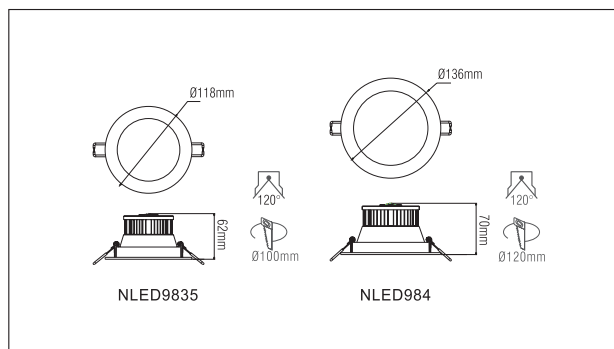

PHOTOMETRIC DATA

Model	Watt	Lumen	Lumen/Watt	Color temp.	CRI
NLED 9825 4W 3000K	4 W	210 lm	53 lm/W	3000 K	80
NLED 983 6W 3000K	6 W	300 lm	50 lm/W	3000 K	80
NLED 9835 8W 3000K	8 W	420 lm	53 lm/W	3000 K	80
NLED 984 10W 3000K	10 W	550 lm	55 lm/W	3000 K	80