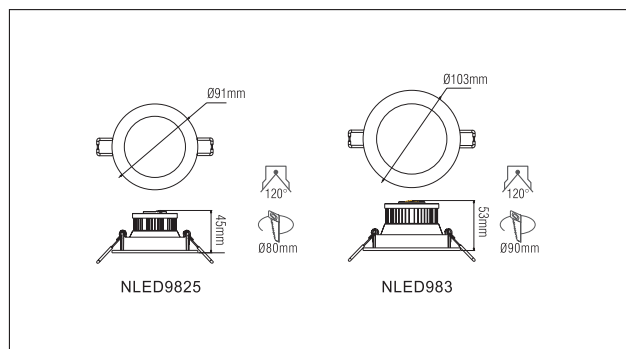

PHOTOMETRIC DATA

Model	Watt	Lumen	Lumen/Watt	Color temp.	CRI
NLED 9825 4W 3000K	4 W	210 lm	53 lm/W	3000 K	80
NLED 983 6W 3000K	6 W	300 lm	50 lm/W	3000 K	80
NLED 9835 8W 3000K	8 W	420 lm	53 lm/W	3000 K	80
NLED 984 10W 3000K	10 W	550 lm	55 lm/W	3000 K	80