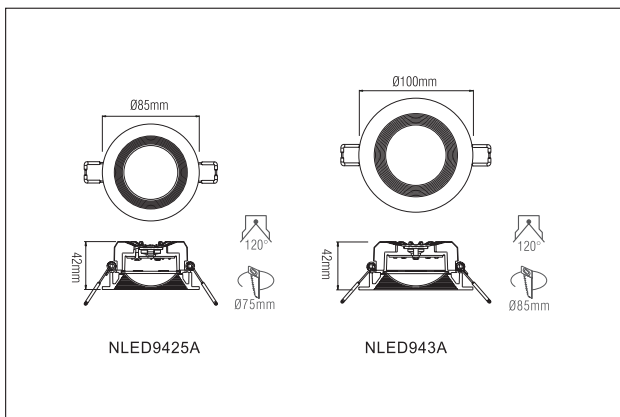

NLED94*

Normal downlight

DESCRIPTION

- Glare proof Recessed LED downlight with frosted cover

CONSTRUCTION

- Main Material: Die-cast aluminum
- Surface treatment: baking finish
- High quality light guide plate (LGP) inside for glare-free output

APPLICATIONS

- Entertainment & leisure, retail & office, domestic

PHOTOMETRIC DATA

Model	Watt	Lumen	Lumen/Watt	Color temp.	CRI
NLED 9425 6W 3000K	6 W	340 lm	57 lm/W	3000 K	80
NLED 943 8W 3000K	8 W	520 lm	65 lm/W	3000 K	80
NLED 9435 10W 3000K	10 W	580 lm	58 lm/W	3000 K	80
NLED 944 14W 3000K	14 W	860 lm	61 lm/W	3000 K	80