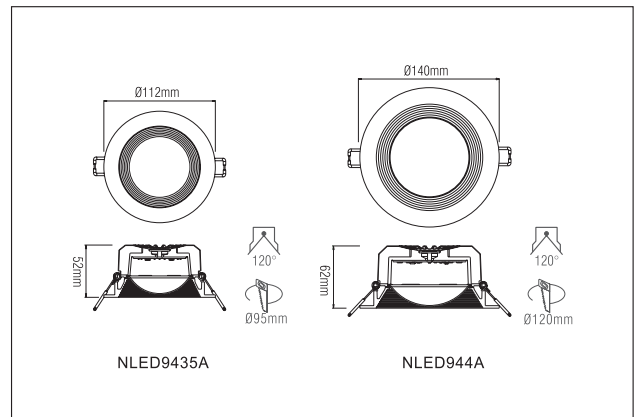

NLED94*

Normal downlight

DESCRIPTION

- Glare proof Recessed LED downlight with frosted cover

CONSTRUCTION

- Main Material: Die-cast aluminum
- Surface treatment: baking finish
- High quality light guide plate (LGP) inside for glare-free output

APPLICATIONS

- Entertainment & leisure, retail & office, domestic

PHOTOMETRIC DATA

Model	Watt	Lumen	Lumen/Watt	Color temp.	CRI
NLED 9425 6W 3000K	6 W	340 lm	57 lm/W	3000 K	80
NLED 943 8W 3000K	8 W	520 lm	65 lm/W	3000 K	80
NLED 9435 10W 3000K	10 W	580 lm	58 lm/W	3000 K	80
NLED 944 14W 3000K	14 W	860 lm	61 lm/W	3000 K	80