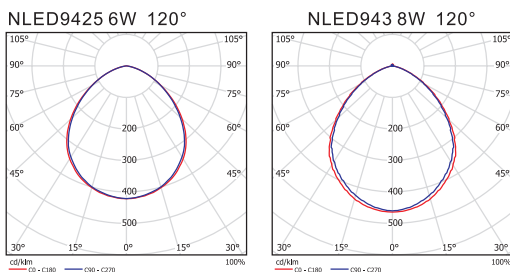

NLED94*

Normal downlight

DESCRIPTION

- Glare proof Recessed LED downlight with frosted cover

CONSTRUCTION

- Main Material: Die-cast aluminum
- Surface treatment: baking finish
- High quality light guide plate (LGP) inside for glare-free output

APPLICATIONS

- Entertainment & leisure, retail & office, domestic

PHOTOMETRIC DATA

Model	Watt	Lumen	Lumen/Watt	Color temp.	CRI
NLED 9425 6W 3000K	6 W	340 lm	57 lm/W	3000 K	80
NLED 943 8W 3000K	8 W	520 lm	65 lm/W	3000 K	80
NLED 9435 10W 3000K	10 W	580 lm	58 lm/W	3000 K	80
NLED 944 14W 3000K	14 W	860 lm	61 lm/W	3000 K	80