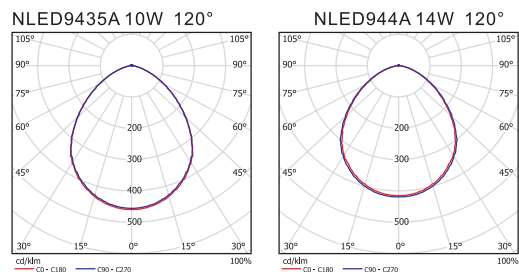

NLED94*

Normal downlight

DESCRIPTION

- Glare proof Recessed LED downlight with frosted cover

CONSTRUCTION

- Main Material: Die-cast aluminum
- Surface treatment: baking finish
- High quality light guide plate (LGP) inside for glare-free output

APPLICATIONS

- Entertainment & leisure, retail & office, domestic

PHOTOMETRIC DATA

Model	Watt	Lumen	Lumen/Watt	Color temp.	CRI
NLED 9425 6W 3000K	6 W	340 lm	57 lm/W	3000 K	80
NLED 943 8W 3000K	8 W	520 lm	65 lm/W	3000 K	80
NLED 9435 10W 3000K	10 W	580 lm	58 lm/W	3000 K	80
NLED 944 14W 3000K	14 W	860 lm	61 lm/W	3000 K	80