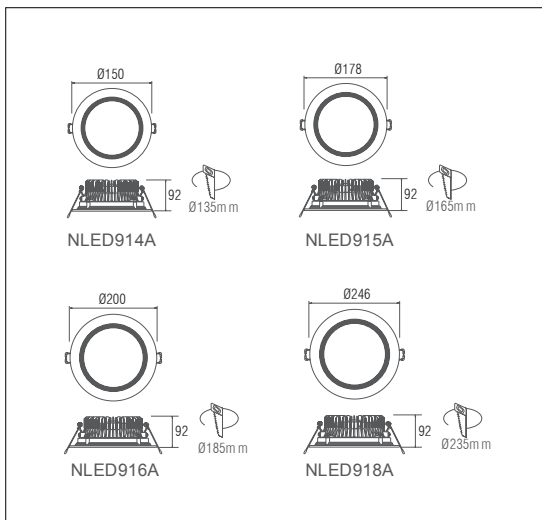

NLED 91*A

Normal downlight

LED Downlight

DESCRIPTION

- Recessed LED downlight with frosted cover

CONSTRUCTION

- Main material: Aluminum + engineering plastic
- Robust steel base in powder finish
- High quality light guide plate (LGP) inside for glare-free output

APPLICATIONS

- Entertainment, retail, office, domestic etc.

Model	Watt	Lumen	Lumen/Watt	Color temp.	CRI
NLED 914A 12W 3000K	12 W	600 lm	50 lm/W	3000 K	80
NLED 914A 12W 4000K	12 W	600 lm	50 lm/W	4000 K	80
NLED 915A 20W 3000K	20 W	900 lm	45 lm/W	3000 K	80
NLED 915A 20W 4000K	20 W	900 lm	45 lm/W	4000 K	80
NLED 916A 25W 3000K	25 W	1200 lm	48 lm/W	3000 K	80
NLED 916A 25W 4000K	25 W	1300 lm	52 lm/W	4000 K	80
NLED 918A 35W 3000K	35 W	2400 lm	69 lm/W	3000 K	80
NLED 918A 35W 4000K	35 W	2400 lm	69 lm/W	4000 K	80