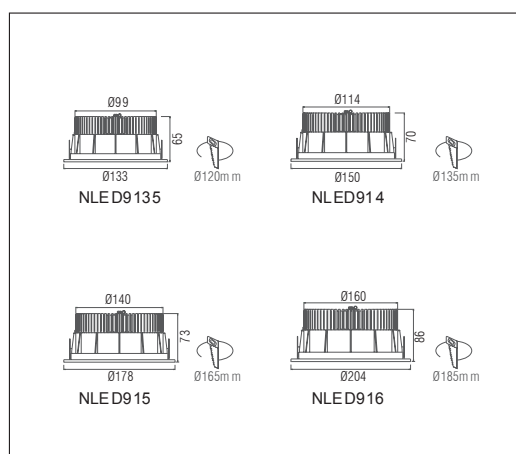

NLED 91*

Normal downlight

LED Downlight

DESCRIPTION

- Recessed LED downlight with frosted cover

CONSTRUCTION

- Main material: Aluminum + engineering plastic
- Robust steel base in powder finish
- High quality light guide plate (LGP) inside for glare-free output