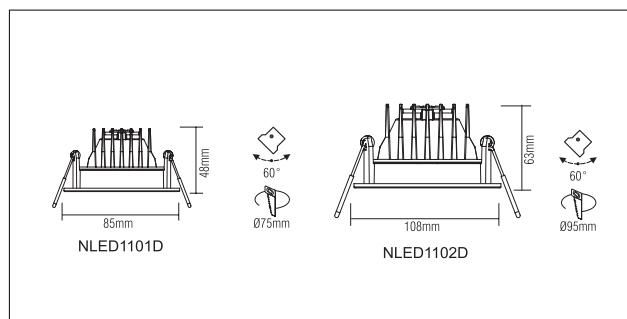

NLED 110*D

Spot downlight

LED Downlight

SPECIFICATION

- Sanan LED
- Constant current LED driver
- Die-casting aluminium heat sink+PC cover
- Constant current LED driver is included

APPLICATIONS

- Hotel, shopping mall, bar, shop, home etc.

PHOTOMETRIC DATA

NLED 1102D 12W

Model	Watt	Lumen	Lumen/Watt	Color temp.	CRI
NLED 1101D 6W 3000K 24°	6 W	400 lm	67 lm/W	3000 K	80
NLED 1101D 6W 4000K 24°	6 W	400 lm	67 lm/W	4000 K	80
NLED 1102D 9W 3000K 24°	9 W	600 lm	67 lm/W	3000 K	80
NLED 1102D 9W 4000K 24°	9 W	600 lm	67 lm/W	4000 K	80
NLED 1102D 12W 3000K 24°	12 W	800 lm	67 lm/W	3000 K	80