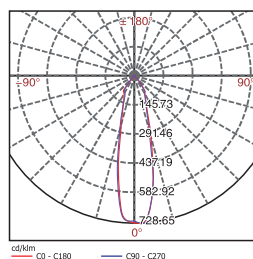

PHOTOMETRIC DATA

NLED 1102D 12W

Model	Watt	Lumen	Lumen/Watt	Color temp.	CRI
NLED 1101D 6W 3000K 24°	6 W	400 lm	67 lm/W	3000 K	80
NLED 1101D 6W 4000K 24°	6 W	400 lm	67 lm/W	4000 K	80
NLED 1102D 9W 3000K 24°	9 W	600 lm	67 lm/W	3000 K	80
NLED 1102D 9W 4000K 24°	9 W	600 lm	67 lm/W	4000 K	80
NLED 1102D 12W 3000K 24°	12 W	800 lm	67 lm/W	3000 K	80