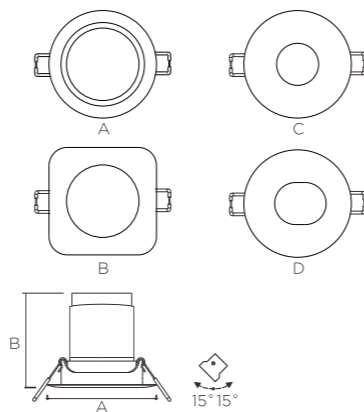

CONSTRUCTION

- Polycarbonate body and bezel
- Vacuum metalized reflector
- Adjustable angle 15°
- Integrated driver

OPTIONS

- **Bezel:** Choice of 4 bezels, as illustrated. Use suffix A, B, C, D for 4 different shapes when ordering

Watts	A	B	Cut-out
3W/5W(A/B)	95	66	Ø75
7W/9W(A/B)	118	82	Ø95
3W/5W(C/D)	Ø95	76	Ø75
7W/9W(C/D)	Ø115	95	Ø95

Model	Colour temp.	Lumens	CRI	PF
NSPLED1233A/B/C/D 3W	3000K/4000K/5700K	200 lm	>80	>0.5
NSPLED1235A/B/C/D 5W	3000K/4000K/5700K	320 lm	>80	>0.5
NSPLED1237A/B/C/D 7W	3000K/4000K/5700K	550 lm	>80	>9.5
NSPLED1239A/B/C/D 9W	3000K/4000K/5700K	700 lm	>80	>9.5