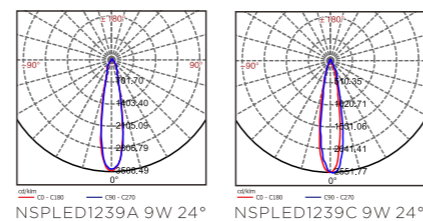

CONSTRUCTION

- Polycarbonate body and bezel
- Vacuum metalized reflector
- Adjustable angle 15°
- Integrated driver

OPTIONS

- **Bezel:** Choice of 4 bezels, as illustrated. Use suffix A, B, C, D for 4 different shapes when ordering

Watts	A	B	Cut-out
3W/5W(A/B)	95	66	Ø75
7W/9W(A/B)	118	82	Ø95
3W/5W(C/D)	Ø95	76	Ø75
7W/9W(C/D)	Ø115	95	Ø95

Model	Colour temp.	Lumens	CRI	PF
NSPLED1233A/B/C/D 3W	3000K/4000K/5700K	200 lm	>80	>0.5
NSPLED1235A/B/C/D 5W	3000K/4000K/5700K	320 lm	>80	>0.5
NSPLED1237A/B/C/D 7W	3000K/4000K/5700K	550 lm	>80	>9.5
NSPLED1239A/B/C/D 9W	3000K/4000K/5700K	700 lm	>80	>9.5