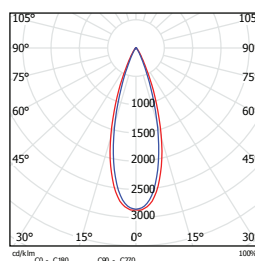

PHOTOMETRIC DATA

NLED 123D 4W

NLED 123D 7W

Model	Watt	Lumen	Lumen/Watt	Color temp.	CRI
NLED 123D 4W 3000K 24°	4 W	210 lm	53 lm/W	3000 K	80
NLED 123D 7W 3000K 24°	7 W	350 lm	50 lm/W	3000 K	80