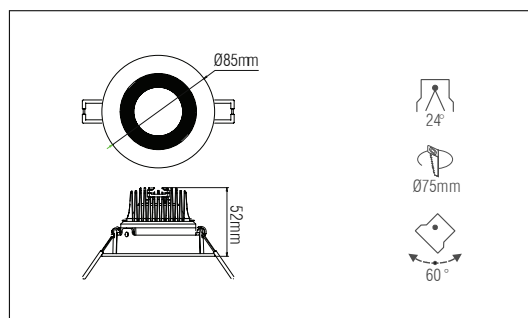

NLED 123D

Spot downlight

LED Downlight

DESCRIPTION

- High quality recessed adjustable-angle LED downlight

CONSTRUCTION

- Aluminium housing with high efficiency heat-emitting structure
- 60 degree adjustable

PHOTOMETRIC DATA

NLED 123D 4W

NLED 123D 7W

Model	Watt	Lumen	Lumen/Watt	Color temp.	CRI
NLED 123D 4W 3000K 24°	4 W	210 lm	53 lm/W	3000 K	80
NLED 123D 7W 3000K 24°	7 W	350 lm	50 lm/W	3000 K	80