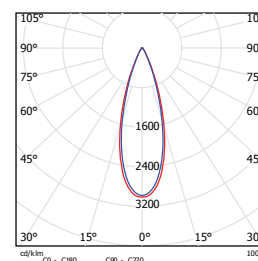

PHOTOMETRIC DATA

NLED 123D 4W

NLED 123D 7W

Model	Watt	Lumen	Lumen/Watt	Color temp.	CRI
NLED 123D 4W 3000K 24°	4 W	210 lm	53 lm/W	3000 K	80
NLED 123D 7W 3000K 24°	7 W	350 lm	50 lm/W	3000 K	80