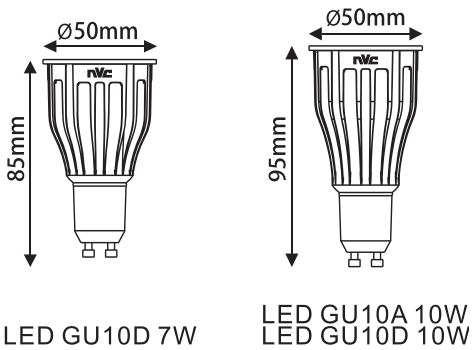

LED GU10A
LED GU10D

SPECIFICATION

- NICHIA COB LED module
- Energy saving up to 80%
- Long life, up to 30000 hours
- High color rendering, no UV or IR radiation
- Dimmable range: 5%-100%

Model	Watt	Lumen	Lumen/Watt	Color temp.	Dimmable	CRI
LED GU10D 7W 3000K 50°	7 W	450 lm	64 lm/W	3000 K	yes	80
LED GU10A 10W 3000K 50°	10 W	600 lm	60 lm/W	3000 K	no	80
LED GU10A 10W 4000K 50°	10 W	600 lm	60 lm/W	4000 K	no	80
LED GU10D 10W 3000K 50°	10 W	600 lm	60 lm/W	3000 K	yes	80