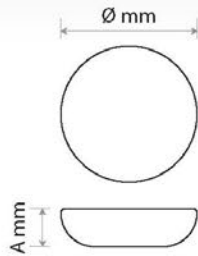

Classification_____

50000hrs **A+** IP44 Beam Angle 170°
 CRI ≥80 PF >0.5 Voltage AC230V Body Type PC
 Kelvin 4500K **BOX** **BOX**
 12W 20pcs 24W 10pcs

Dimensions_____

LED Sensor Lamp IRIS SENSE

SKU	Model	EQ.Watts	Lumens	Ø x A mm
03743	LED sensor lamp IRIS SENSE F300	12W	1080	Ø 300 x 75
03767	LED sensor lamp IRIS SENSE F400	24W	2160	Ø 410 x 95

Classification_____

Voltage AC230V **A+** IP21 Beam Angle 170°
 Body Type PS+Glass **BOX**
 10 pcs

Dimensions_____

LED Sensor Lamp SENSE

SKU	Model	EQ.Watts	Lumens	Ø x A mm
08137	LED sensor lamp SENSE 2xE27			Ø 300 x 90

Classification_____

50000hrs **A+** IP44 Beam Angle 120°
 CRI ≥80 PF >0.5 Voltage AC230V Body Type PC
 Kelvin 6000K **BOX**
 20 pcs

Dimensions_____

LED Sensor Lamp SAFE SENSE

SKU	Model	EQ.Watts	Lumens	Ø x A mm
06935	LED sensor lamp SAFE SENSE 1141	8W	800	Ø 220 x 45
06942	LED sensor lamp SAFE SENSE 1141	11W	1100	Ø 280 x 50