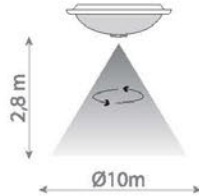

Classification_____

50000hrs **A+** IP44 Beam Angle 170°
 CRI ≥80 PF >0.5 Voltage AC230V Body Type PC
 Kelvin 4500K **BOX** **BOX**
 12W 20pcs 24W 10pcs

Dimensions_____

LED Sensor Lamp IRIS SENSE

SKU	Model	EQ.Watts	Lumens	Ø x A mm
03743	LED sensor lamp IRIS SENSE F300	12W	1080	Ø 300 x 75
03767	LED sensor lamp IRIS SENSE F400	24W	2160	Ø 410 x 95

Classification_____

Voltage AC230V **A+** IP21 Beam Angle 170°
 Body Type PS+Glass **BOX**
 10 pcs

Dimensions_____

LED Sensor Lamp SENSE

SKU	Model	EQ.Watts	Lumens	Ø x A mm
08137	LED sensor lamp SENSE 2xE27			Ø 300 x 90