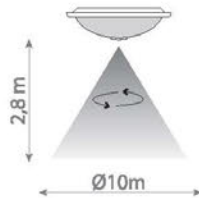

Classification_____

50000hrs **A+** IP44 Beam Angle 170°
 CRI ≥80 PF >0.5 Voltage AC230V Body Type PC
 Kelvin 4500K **BOX** **BOX**
 12W 20pcs 24W 10pcs

Dimensions_____

LED Sensor Lamp IRIS SENSE

SKU	Model	EQ.Watts	Lumens	Ø x A mm
03743	LED sensor lamp IRIS SENSE F300	12W	1080	Ø 300 x 75
03767	LED sensor lamp IRIS SENSE F400	24W	2160	Ø 410 x 95

Classification_____

Voltage AC230V **A+** IP21 Beam Angle 170°
 Body Type PS+Glass **BOX**
 10 pcs

Dimensions_____

LED Sensor Lamp SENSE

SKU	Model	EQ.Watts	Lumens	Ø x A mm
08137	LED sensor lamp SENSE 2xE27			Ø 300 x 90