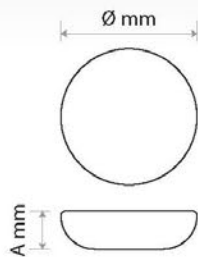

Classification_____

50000hrs **A+** IP44 Beam Angle 170°
 CRI ≥80 PF >0.5 Voltage AC230V Body Type PC
 Kelvin 4500K **BOX** **BOX**
 12W 20pcs 24W 10pcs

Dimensions_____

LED Sensor Lamp IRIS SENSE

SKU	Model	EQ.Watts	Lumens	Ø x A mm
03743	LED sensor lamp IRIS SENSE F300	12W	1080	Ø 300 x 75
03767	LED sensor lamp IRIS SENSE F400	24W	2160	Ø 410 x 95

Classification_____

Voltage AC230V **A+** IP21 Beam Angle 170°
 Body Type PS+Glass **BOX**
 10 pcs

Dimensions_____

LED Sensor Lamp SENSE

SKU	Model	EQ.Watts	Lumens	Ø x A mm
08137	LED sensor lamp SENSE 2xE27			Ø 300 x 90

Classification_____

50000hrs **A+** IP44 Beam Angle 120°
 CRI ≥80 PF >0.5 Voltage AC230V Body Type PC
 Kelvin 6000K **BOX**
 20 pcs

Dimensions_____

LED Sensor Lamp SAFE SENSE

SKU	Model	EQ.Watts	Lumens	Ø x A mm
06935	LED sensor lamp SAFE SENSE 1141	8W	800	Ø 220 x 45
06942	LED sensor lamp SAFE SENSE 1141	11W	1100	Ø 280 x 50