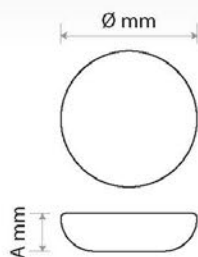

Classification_____

50000hrs **A+** IP44 Beam Angle 170°
 CRI ≥80 PF >0.5 Voltage AC230V Body Type PC
 Kelvin 4500K **BOX** **BOX**
 12W 20pcs 24W 10pcs

Dimensions_____

LED Sensor Lamp IRIS SENSE

SKU	Model	EQ.Watts	Lumens	Ø x A mm
03743	LED sensor lamp IRIS SENSE F300	12W	1080	Ø 300 x 75
03767	LED sensor lamp IRIS SENSE F400	24W	2160	Ø 410 x 95

Classification_____

Voltage AC230V **A+** IP21 Beam Angle 170°
 Body Type PS+Glass **BOX**
 10 pcs

Dimensions_____

LED Sensor Lamp SENSE

SKU	Model	EQ.Watts	Lumens	Ø x A mm
08137	LED sensor lamp SENSE 2xE27			Ø 300 x 90

Classification_____

50000hrs **A+** IP44 Beam Angle 120°
 CRI ≥80 PF >0.5 Voltage AC230V Body Type PC
 Kelvin 6000K **BOX**
 20 pcs

Dimensions_____

LED Sensor Lamp SAFE SENSE

SKU	Model	EQ.Watts	Lumens	Ø x A mm
06935	LED sensor lamp SAFE SENSE 1141	8W	800	Ø 220 x 45
06942	LED sensor lamp SAFE SENSE 1141	11W	1100	Ø 280 x 50