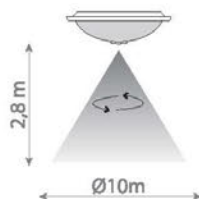

LED Sensor Lamp SAFE SENSE

SKU	Model	EQ.Watts	Lumens	Ø x A mm
06935	LED sensor lamp SAFE SENSE 1141	8W	800	Ø 220 x 45
06942	LED sensor lamp SAFE SENSE 1141	11W	1100	Ø 280 x 50