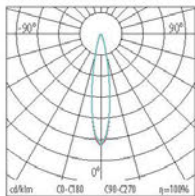

LED Track Light METRO

Photometric Data

SKU	Model	EQ.Watts	Lumens	Kelvin	Ø x A x B mm
14299	METRO 01 3000K 4wire Black	20W	2000	3000K	Ø76x200x120
14336	METRO 01 4500K 4wire Black	20W	2000	4500K	Ø76x200x120
14374	METRO 02 3000K 4 wire Black	30W	3000	3000K	Ø96x215x145
14411	METRO 02 4500K 4 wire Black	30W	3000	4500K	Ø96x215x145

Classification

-
-
-
-
-
-
-
-
-
-
-

LED Track Light METRO

Dimensions

Photometric Data

SKU	Model	EQ.Watts	Lumens	Kelvin	Ø x A x B mm
14312	METRO 01 3000K 4wire White	20W	2000	3000K	Ø76x200x120
14350	METRO 01 4500K 4wire White	20W	2000	4500K	Ø76x200x120
14398	METRO 02 3000K 4 wire White	30W	3000	3000K	Ø96x215x145
14435	METRO 02 4500K 4 wire White	30W	3000	4500K	Ø96x215x145