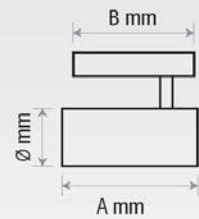

LED Track Light METRO

Photometric Data

SKU	Model	EQ.Watts	Lumens	Kelvin	Ø x A x B mm
14299	METRO 01 3000K 4wire Black	20W	2000	3000K	Ø76x200x120
14336	METRO 01 4500K 4wire Black	20W	2000	4500K	Ø76x200x120
14374	METRO 02 3000K 4 wire Black	30W	3000	3000K	Ø96x215x145
14411	METRO 02 4500K 4 wire Black	30W	3000	4500K	Ø96x215x145

Classification

-
-
-
-
-
-
-
-
-
-
-

LED Track Light METRO

Dimensions

Photometric Data

SKU	Model	EQ.Watts	Lumens	Kelvin	Ø x A x B mm
14312	METRO 01 3000K 4wire White	20W	2000	3000K	Ø76x200x120
14350	METRO 01 4500K 4wire White	20W	2000	4500K	Ø76x200x120
14398	METRO 02 3000K 4 wire White	30W	3000	3000K	Ø96x215x145
14435	METRO 02 4500K 4 wire White	30W	3000	4500K	Ø96x215x145