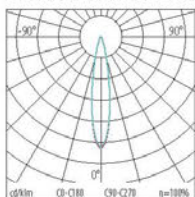

LED Track Light METRO

Photometric Data

SKU	Model	EQ.Watts	Lumens	Kelvin	Ø x A x B mm
14299	METRO 01 3000K 4wire Black	20W	2000	3000K	Ø76x200x120
14336	METRO 01 4500K 4wire Black	20W	2000	4500K	Ø76x200x120
14374	METRO 02 3000K 4 wire Black	30W	3000	3000K	Ø96x215x145
14411	METRO 02 4500K 4 wire Black	30W	3000	4500K	Ø96x215x145

Classification

-
-
-
-
-
-
-
-
-
-
-

LED Track Light METRO

Dimensions

Photometric Data

SKU	Model	EQ.Watts	Lumens	Kelvin	Ø x A x B mm
14312	METRO 01 3000K 4wire White	20W	2000	3000K	Ø76x200x120
14350	METRO 01 4500K 4wire White	20W	2000	4500K	Ø76x200x120
14398	METRO 02 3000K 4 wire White	30W	3000	3000K	Ø96x215x145
14435	METRO 02 4500K 4 wire White	30W	3000	4500K	Ø96x215x145