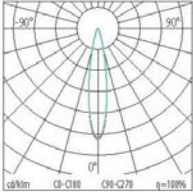

LED Wall Washer IP66

Classification_____

30000 HRS	A+	IP66	Beam Angle 15°
CRI ≥80	PF >0.9	Voltage AC230V	Body Type Alum
BOX 24 pcs			Degrees 15°

Dimensions_____

Photometric Data

SKU	Model	EQ.Watts	Lumens	Kelvin	A x B x C mm
16095	LED Wall Washer 18W 5000K	18W	1800	5000K	500x40x40
16101	LED Wall Washer 18W RGB	18W	1800	RGB	500x40x40

LED Wall Washer IP66

Classification_____

30000 HRS	A+	IP66	Beam Angle 15°
CRI ≥80	PF >0.9	Voltage AC230V	Body Type Alum
BOX 12 pcs			Degrees 15°

Dimensions_____

Photometric Data

SKU	Model	EQ.Watts	Lumens	Kelvin	A x B x C mm
16118	LED Wall Washer 36W 5000K	36W	3600	5000K	1000x40x40
16125	LED Wall Washer 36W RGB	36W	3600	RGB	1000x40x40