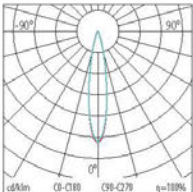

LED Wall Washer IP66

Classification_____

30000 HRS	A+	IP66	Beam Angle 15°
CRI ≥80	PF >0.9	Voltage AC230V	Body Type Alum
BOX 24 pcs			Degrees 15°

Dimensions_____

Photometric Data

SKU	Model	EQ.Watts	Lumens	Kelvin	A x B x C mm
16095	LED Wall Washer 18W 5000K	18W	1800	5000K	500x40x40
16101	LED Wall Washer 18W RGB	18W	1800	RGB	500x40x40

LED Wall Washer IP66

Classification_____

30000 HRS	A+	IP66	Beam Angle 15°
CRI ≥80	PF >0.9	Voltage AC230V	Body Type Alum
BOX 12 pcs			Degrees 15°

Dimensions_____

Photometric Data

SKU	Model	EQ.Watts	Lumens	Kelvin	A x B x C mm
16118	LED Wall Washer 36W 5000K	36W	3600	5000K	1000x40x40
16125	LED Wall Washer 36W RGB	36W	3600	RGB	1000x40x40