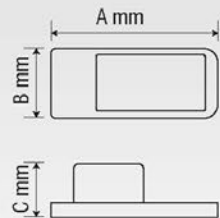

### Dimensions

### Photometric Data

Note: Adapter for Granada BASIC please see page 96.

SKU	Model	EQ. Watts	Lumens	Ø mm	A x B x C mm
16453	LED Street Light Granada BASIC	20W	2400	Ø 40	360x110x50
16460	LED Street Light Granada BASIC	40W	4800	Ø 50	410x120x50
16477	LED Street Light Granada BASIC	80W	9600	Ø 60	600x160x60