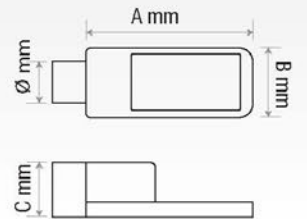

### Dimensions

### Photometric Data

Note: Adapter for Granada BASIC please see page 96.

SKU	Model	EQ. Watts	Lumens	Ø mm	A x B x C mm
16453	LED Street Light Granada BASIC	20W	2400	Ø 40	360x110x50
16460	LED Street Light Granada BASIC	40W	4800	Ø 50	410x120x50
16477	LED Street Light Granada BASIC	80W	9600	Ø 60	600x160x60

### Photometric Data

SKU	Model	EQ. Watts	Lumens	Kelvin	AxBxC mm
26988	LED Street Light GRANADA MINI	12W	1320	3000K	350x100x100
26995	LED Street Light GRANADA MINI	12W	1320	5000K	350x100x100
11083	LED Street Light GRANADA MINI	24W	2640	5000K	350x100x100