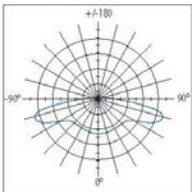

Photometric Data

Note: Adapter for Granada BASIC please see page 96.

SKU	Model	EQ. Watts	Lumens	Ø mm	A x B x C mm
16453	LED Street Light Granada BASIC	20W	2400	Ø 40	360x110x50
16460	LED Street Light Granada BASIC	40W	4800	Ø 50	410x120x50
16477	LED Street Light Granada BASIC	80W	9600	Ø 60	600x160x60